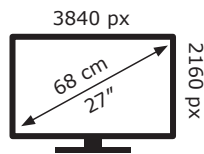

LG Electronics

27UP85NP

**26** kWh/1000h

ABCDEF**G**

**49** kWh/1000h

2019/2013