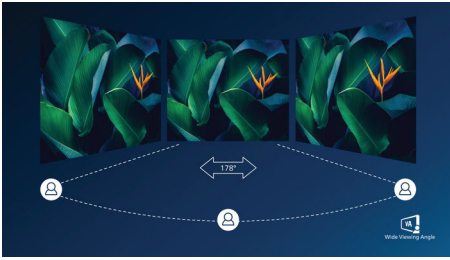

Perfectly designed for your space

- Compact design saves space
- VESA mount allows for flexibility

PHILIPS

LCD monitor
V Line 22 (21.5" / 54.6 cm diag.), 1920 x 1080 (Full HD)

221V8L/89

Highlights

VA display

Philips VA LED display uses an advanced multi-domain vertical alignment technology which gives you super-high static contrast ratios for extra vivid and bright images. While standard office applications are handled with ease, it is especially suitable for photos, web-browsing, movies, gaming, and demanding graphical applications. It's optimized pixel management technology gives you 178/178 degree extra wide viewing angle, resulting in crisp images.