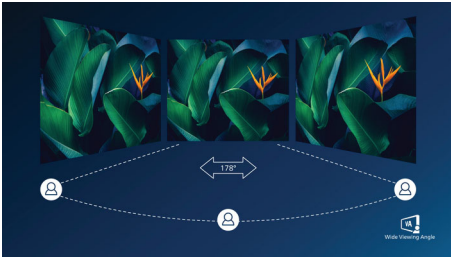

Highlights

VA display

Philips VA LED display uses an advanced multi-domain vertical alignment technology which gives you super-high static contrast ratios for extra vivid and bright images. While standard office applications are handled with ease, it is especially suitable for photos, web-browsing, movies, gaming, and demanding graphical applications. It's optimized pixel management technology gives you 178/178 degree extra wide viewing angle, resulting in crisp images.