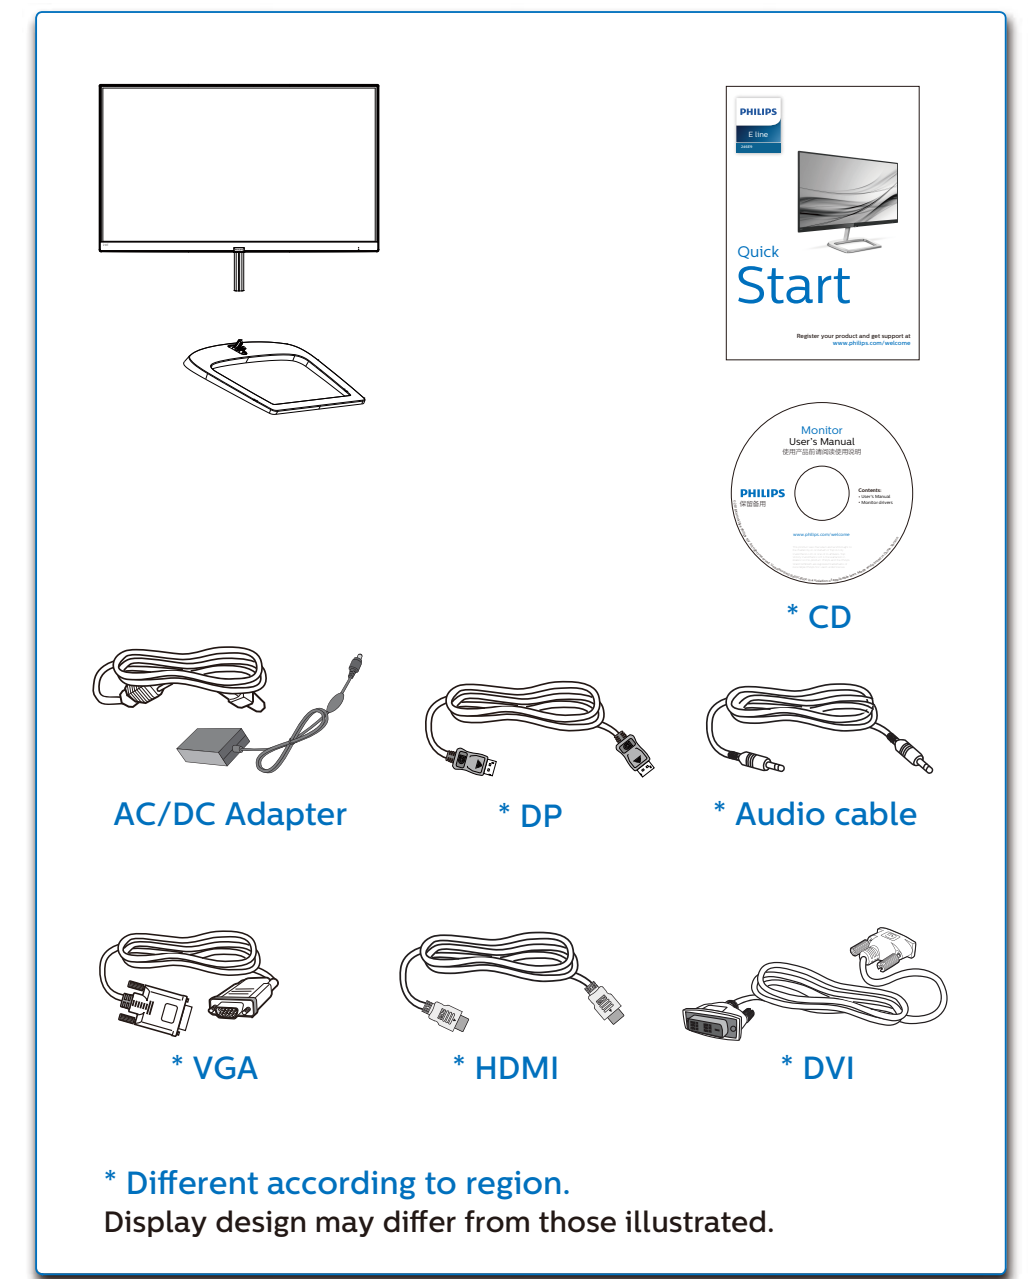

GRAPHIC DEVELOPMENT MMD	
Product name	246E9-QSG
Project no.	
Finishing	Folded sheet
Scale	1:1
Size Speads	594 (W) x 210 (H) mm
Size	148.5 (W) x 210 (H) mm
Operator(s)	
Date amended	2018
VERSION No.	13
APPROVAL	
QC Lithographer	
Product Manager	
Date Check	
ARTWORK DOCUMENT	
Paper	80gsm White, woodfree coated
Numbers of colours	2Cx2C
Spotcolor	
Aftertreatment	
☐ Cropping	
☐ Coating	
☐ Varnishing	
☐ Embossing	
☐ Cutterguide	
☐ Die-cut	
☐ Binding	
☐ Glue	

3

4

1. **EN Need help?**
   Online help: www.philips.com/support
2. **SC 需要帮助?**
   在线帮助: www.philips.com/support
3. **FR Besoin d'Aide ?**
   Aide en ligne: www.philips.com/support
4. **ES ¿Necesita ayuda?**
   Ayuda en línea: www.philips.com/support
5. **DE Benötigen Sie Hilfe?**
   Online-Hilfe: www.philips.com/support
6. **IT Avete bisogno di aiuto?**
   Guida in linea: www.philips.com/support
7. **BR Precisa ajuda?**
   Ajuda online: www.philips.com/support
8. **KO 도움이 필요하신가요?**
   온라인 도움말: www.philips.com/support
9. **UK Потребуйте допомоги?**
   Підтримка он-лайн: www.philips.com/support
10. **RU Нужна помощь?**
    Интерактивная справка: www.philips.com/support
11. **TB Yardıma ihtiyacınız var mı?**
    Online yardım: www.philips.com/support
12. **HI क्या सहायता की जरूरत है?**
    ऑनलाईन सहायता: www.philips.com/support
13. **AR هل تريد المساعدة?**
    www.philips.com/support
14. **JP ヘルプが必要ですか?**
    オンラインヘルプ: www.philips.com/support

Version: M9246EQ1WWT
© 2018 Koninklijke Philips N.V. All rights reserved.
This product was manufactured and brought to the market by or on behalf of Top Victory Investments Ltd. or one of its affiliates. Top Victory Investments Ltd. is the warrantor in relation to this product. Philips and the Philips Shield Emblem are registered trademarks of Koninklijke Philips N.V. used under license.
Specifications are subject to change without notice.
www.philips.com