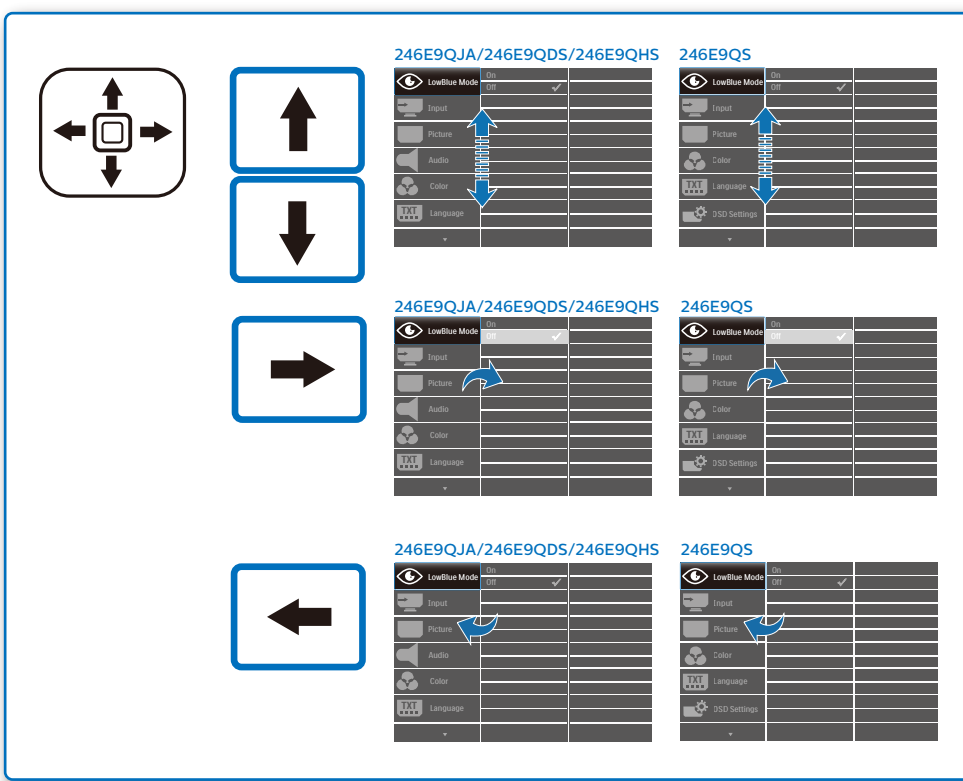

GRAPHIC DEVELOPMENT MMD	
Product name	246E9-QSG
Project no.	
Finishing	Folded sheet
Scale	1:1
Size Speads	594 (W) x 210 (H) mm
Size	148.5 (W) x 210 (H) mm
Operator(s)	
Date amended	2018
VERSION No.	13
APPROVAL	
QC Lithographer	
Product Manager	
Date Check	
ARTWORK DOCUMENT	
Paper	80gsm White, woodfree coated
Numbers of colours	2Cx2C
Spotcolor	
Aftertreatment	
☐ Cropping	
☐ Coating	
☐ Varnishing	
☐ Embossing	
☐ Cutterguide	
☐ Die-cut	
☐ Binding	
☐ Glue	

3