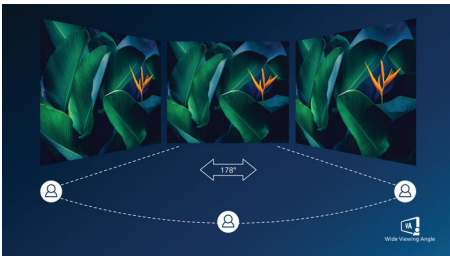

Greener everyday

- Eco-friendly materials meet major international standards

PHILIPS

Full HD Curved LCD monitor
E Line 27" (68.6 cm), 1920 x 1080 (Full HD)

271E1CS/93

Highlights

Curved display design

Desktop monitors offer a personal user experience, which suits a curve design very well. The curved screen provides a pleasant yet subtle immersion effect, which focuses on you at the center of your desk.

VA display

Philips VA LED display uses an advanced multi-domain vertical alignment technology which gives you super-high static contrast ratios for extra vivid and bright images. While standard office applications are handled with ease, it is especially suitable for photos, web-browsing, movies, gaming, and demanding graphical applications. It's optimized pixel management technology gives you 178/178 degree extra wide viewing angle, resulting in crisp images.