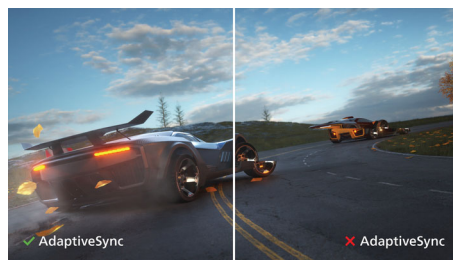

Adaptive-Sync technology

Gaming shouldn't be a choice between choppy gameplay or broken frames. Get fluid, artifact-free performance at virtually any framerate with Adaptive-Sync technology, smooth quick refresh and ultra-fast response time.

271V8/70