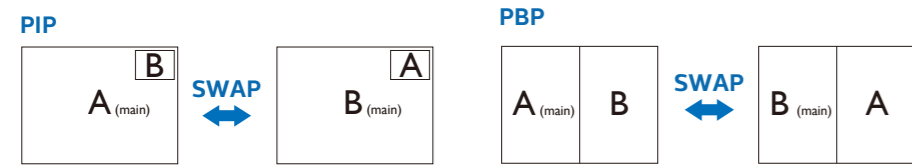

5

275M2CRP

(1x main, 1x sub)

		SUB SOURCE POSSIBILITY (x)		
MultiView		1 HDMI 2.0	2 HDMI 2.0	DisplayPort
MAIN SOURCE (x)	1 HDMI 2.0	●	●	●
	2 HDMI 2.0	●	●	●
	DisplayPort	●	●	●

EN Need help?
Online help: www.philips.com/support
Go to above online help for the latest SmartControl software.

FR Besoin d'Aide ?
Aide en ligne: www.philips.com/support
Rendez-vous sur l'assistance en ligne mentionnée ci-dessus pour obtenir le logiciel SmartControl le plus récent.

ES ¿Necesita ayuda?
Ayuda en línea: www.philips.com/support
Vaya a la ayuda en línea de arriba para obtener el software SmartControl más actualizado.

DE Benötigen Sie Hilfe?
Online-Hilfe: www.philips.com/support
Rufen Sie für die aktuellste SmartControl-Software die obige Online-Hilfe auf.

BR Precisa ajuda?
Ajuda online: www.philips.com/support
Vá para a ajuda on-line acima para obter o software SmartControl mais recente.

KO 도움이 필요하신가요?
온라인 도움말: www.philips.com/support
온라인 도움말의 최신 SmartControl 소프트웨어로 이동하십시오.

SC 需要帮助?
在线帮助: www.philips.com/support
有关最新SmartControl软件, 请转到上面的线上帮助。

UK Потребуйте допомоги!
Підтримка он-лайн: www.philips.com/support
Найновіше ПЗ SmartControl подано вище у "Допомога онлайн".

TR Yardıma ihtiyacınız var mı?
Online yardım: www.philips.com/support
En son SmartControl yazılımı için yukarıdaki çevrimiçi yardıma gidin.

HI क्या सहायता की जरूरत है?
ऑनलाईन सहायता: www.philips.com/support
नवीनतम SmartControl सॉफ्टवेयर के लिए ऊपर बताए गए ऑनलाइन सहायता पर जाएं।

JP ヘルプが必要ですか?
オンラインヘルプ: www.philips.com/support
最新のSmartControlソフトウェアについては、上記オンラインヘルプにアクセスしてください。

Version: 275M2CRQIT

www.philips.com

HDMI

Printed in China

Q41G27M181362C

PHILIPS

Momentum

275M2