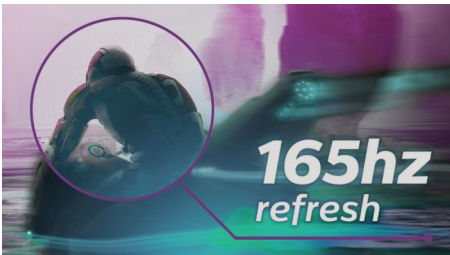

165Hz Gaming

You play intense, competitive gaming. You demand display with lag free, ultra-smooth images. This Philips display redraws the screen image up-to 165 times per second, effectively

faster than a standard display. A lower frame rate can make enemies appear to jump from spot to spot on the screen, making them difficult targets to hit. With 165Hz frame rate, you get those critical missing images on the screen which shows enemy movement in ultra-smooth motion so you can easily target them. With ultra-low input lag and no screen tearing, this Philips display is your perfect gaming partner