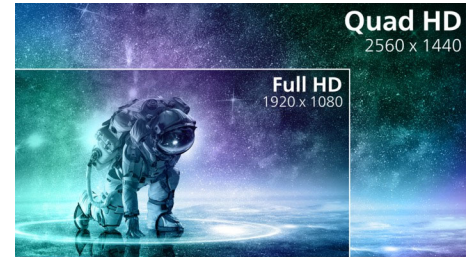

Crystalclear images

These Philips screens deliver Crystalclear, Quad HD 2560x1440 or 2560x1080 pixel images. Utilizing high performance panels with high density pixel count, enabled by high bandwidth sources like USB-C, Displayport, HDMI, Dual link DVI, these new displays will make your images and graphics come alive. Whether you are demanding professional requiring extremely detailed information for CAD-CAM solutions, using 3D graphic applications or a financial wizard working on huge spreadsheets, Philips displays will give you Crystalclear images.