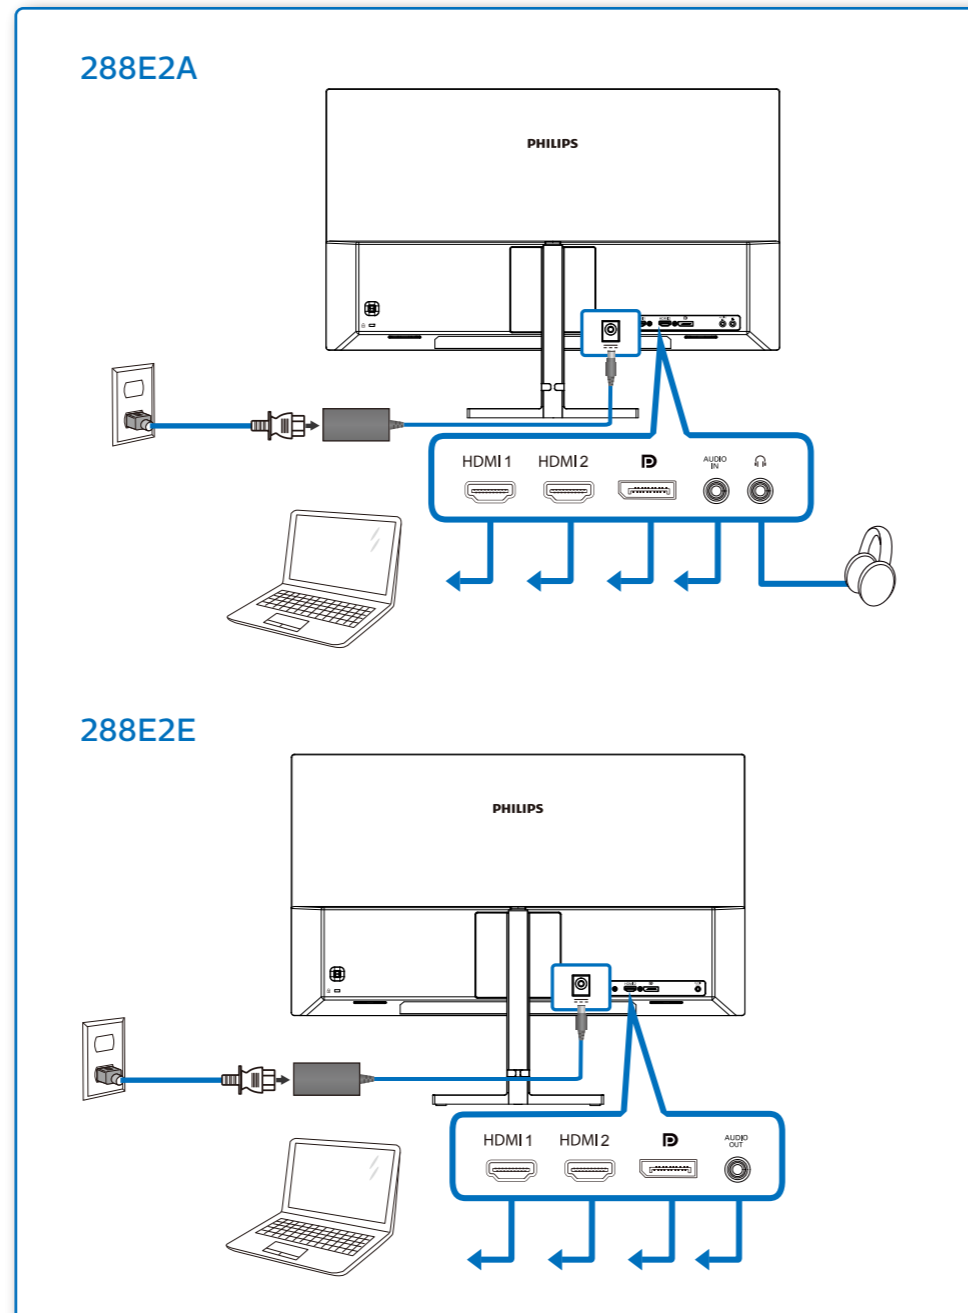

Quick Start

Register your product and get support at www.philips.com/welcome

*288E2A *288E2E

AC/DC Adapter

* CD

* DP

* HDMI

* Audio cable (288E2A)

* Different according to region.
Display design may differ from those illustrated.

1

2

3