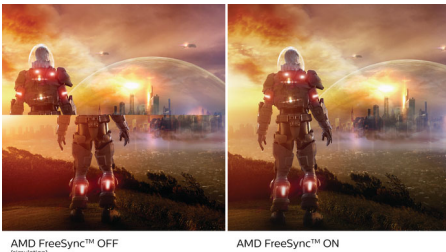

Superb Picture Quality

- VA display delivers awesome images with wide viewing angles
- Ultra Wide-Color wider range of colors for a vivid picture

Get comfortable

- LowBlue Mode for easy on-the-eyes productivity
- Less eye fatigue with Flicker-free technology

PHILIPS

Full HD Curved LCD display
Momentum 32 (31.5" / 80 cm diag.), 1920 x 1080 (Full HD)

322M8CP/69

Highlights

Curved display design

Desktop monitors offer a personal user experience, which suits a curve design very well. The curved screen provides a pleasant yet subtle immersion effect, which focuses on you at the center of your desk.

AMD FreeSync™ Premium

Gaming shouldn't be a choice between choppy gameplay or broken frames. AMD FreeSync™ Premium equips serious gamers with a fluid, tear-free gameplay experience at peak performance. There are no compromises, game confidently with a high refresh rate, low framerate compensation, and low latency.