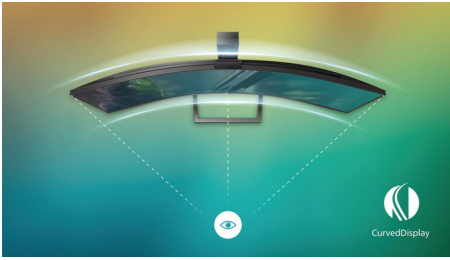

Superb Picture Quality

- VA display delivers awesome images with wide viewing angles
- Ultra Wide-Color wider range of colors for a vivid picture

Get comfortable

- LowBlue Mode for easy on-the-eyes productivity
- Less eye fatigue with Flicker-free technology

PHILIPS

Full HD Curved LCD display
Momentum 32 (31.5" / 80 cm diag.), 1920 x 1080 (Full HD)

322M8CP/69

Highlights

Curved display design

Desktop monitors offer a personal user experience, which suits a curve design very well. The curved screen provides a pleasant yet subtle immersion effect, which focuses on you at the center of your desk.