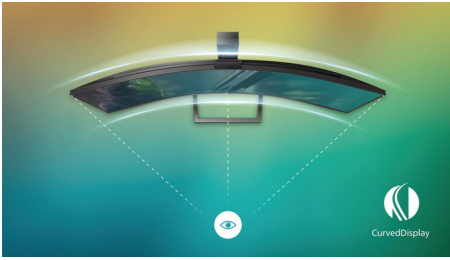

Full HD Curved LCD display
Momentum 32 (31.5" / 80 cm diag.), 1920 x 1080 (Full HD)

322M8CP/89

Highlights

Curved display design

Desktop monitors offer a personal user experience, which suits a curve design very well. The curved screen provides a pleasant yet subtle immersion effect, which focuses on you at the center of your desk.