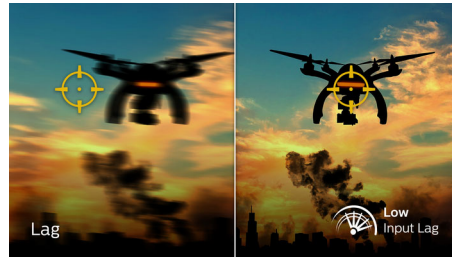

Low Input Lag

Input lag is the amount of time that elapses between performing an action with connected devices and seeing the result on screen. Low input lag reduces the time delay between entering a command from your devices to monitor, greatly improve on playing twitch-sensitive video games, particularly important to whom plays fast-paced, competitive games.