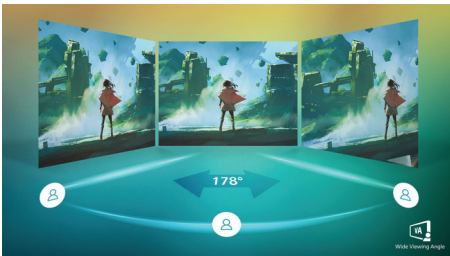

322M8CZ/70

Highlights

Curved display design

Desktop monitors offer a personal user experience, which suits a curve design very well. The curved screen provides a pleasant yet subtle immersion effect, which focuses on you at the center of your desk.

VA display

Philips VA LED display uses an advanced multi-domain vertical alignment technology which gives you super-high static contrast ratios for extra vivid and bright images. While standard office applications are handled with ease, it is especially suitable for photos, web-browsing, movies, gaming, and demanding graphical applications. It's optimized pixel management technology gives you 178/178 degree extra wide viewing angle, resulting in crisp images.

Specifications

Picture/Display

- LCD panel type: VA LCD
- Backlight type: W-LED system
- Panel Size: 31.5 inch / 80 cm
- Display Screen Coating: Anti-Glare, 3H, Haze 25%
- Effective viewing area: 698.4 (H) x 392.9 (V) mm - at a 1500R curvature*
- Aspect ratio: 16:9
- Optimum resolution: 1920 x 1080 @ 165 Hz
- Pixel Density: 70 PPI
- Response time (typical): 1 ms (MPRT)
- Brightness: 250 cd/m²
- SmartContrast: Mega Infinity DCR
- Contrast ratio (typical): 3000:1
- Pixel pitch: 0.364 x 0.364 mm
- Viewing angle: 178° (H) / 178° (V), @ C/R > 10
- Color gamut (typical): NTSC 105%*, sRGB 122%*
- Display colors: 16.7 M
- Scanning Frequency: 30 - 160 kHz (H) / 48 - 165 Hz (V)
- Flicker-free
- LowBlue Mode
- sRGB
- AMD FreeSync™ technology: Premium