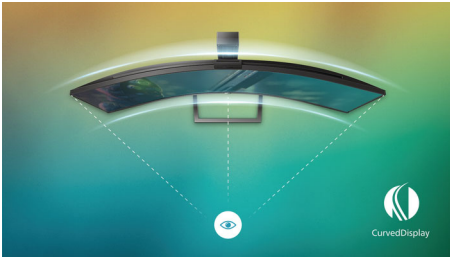

Get comfortable

- LowBlue Mode for easy on-the-eyes productivity
- Less eye fatigue with Flicker-free technology

PHILIPS

Full HD Curved LCD display
Momentum 32 (31.5" / 80 cm diag.), 1920 x 1080 (Full HD)

322M8CZ/70

Highlights

Curved display design

Desktop monitors offer a personal user experience, which suits a curve design very well. The curved screen provides a pleasant yet subtle immersion effect, which focuses on you at the center of your desk.

VA display

Philips VA LED display uses an advanced multi-domain vertical alignment technology which gives you super-high static contrast ratios for extra vivid and bright images. While standard office applications are handled with ease, it is especially suitable for photos, web-browsing, movies, gaming, and demanding graphical applications. It's optimized pixel management technology gives you 178/178 degree extra wide viewing angle, resulting in crisp images.