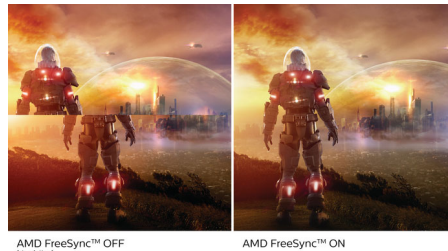

AMD FreeSync™ Premium

Gaming shouldn't be a choice between choppy gameplay or broken frames. AMD FreeSync™ Premium equips serious gamers with a fluid, tear-free gameplay experience at peak performance. There are no compromises, game confidently with a high refresh rate, low framerate compensation, and low latency.