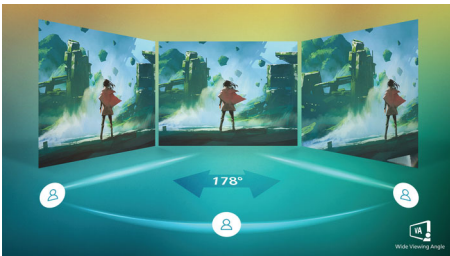

322M8CZ/69

Highlights

Curved display design

Desktop monitors offer a personal user experience, which suits a curve design very well. The curved screen provides a pleasant yet subtle immersion effect, which focuses on you at the center of your desk.

VA display

Philips VA LED display uses an advanced multi-domain vertical alignment technology which gives you super-high static contrast ratios for extra vivid and bright images. While standard office applications are handled with ease, it is especially suitable for photos, web-browsing, movies, gaming, and demanding graphical applications. It's optimized pixel management technology gives you 178/178 degree extra wide viewing angle, resulting in crisp images.

Specifications

Picture/Display

- LCD panel type: VA LCD
- Backlight type: W-LED system
- Panel Size: 31.5 inch / 80 cm
- Display Screen Coating: Anti-Glare, 3H, Haze 25%
- Effective viewing area: 698.4 (H) x 392.9 (V) mm - at a 1500R curvature*
- Aspect ratio: 16:9
- Optimum resolution: 1920 x 1080 @ 165 Hz
- Pixel Density: 70 PPI
- Response time (typical): 1 ms (MPRT)
- Brightness: 250 cd/m²
- SmartContrast: Mega Infinity DCR
- Contrast ratio (typical): 3000:1
- Pixel pitch: 0.364 x 0.364 mm
- Viewing angle: 178° (H) / 178° (V), @ C/R > 10
- Color gamut (typical): NTSC 105%*, sRGB 122%*
- Display colors: 16.7 M
- Scanning Frequency: 30 - 160 kHz (H) / 48 - 165 Hz (V)
- Flicker-free
- LowBlue Mode
- sRGB
- AMD FreeSync™ technology: Premium