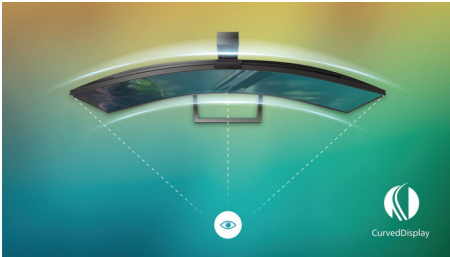

Get comfortable

- LowBlue Mode for easy on-the-eyes productivity
- Less eye fatigue with Flicker-free technology

PHILIPS

Full HD Curved LCD display
Momentum 32 (31.5" / 80 cm diag.), 1920 x 1080 (Full HD)

322M8CZ/69

Highlights

Curved display design

Desktop monitors offer a personal user experience, which suits a curve design very well. The curved screen provides a pleasant yet subtle immersion effect, which focuses on you at the center of your desk.

VA display

Philips VA LED display uses an advanced multi-domain vertical alignment technology which gives you super-high static contrast ratios for extra vivid and bright images. While standard office applications are handled with ease, it is especially suitable for photos, web-browsing, movies, gaming, and demanding graphical applications. It's optimized pixel management technology gives you 178/178 degree extra wide viewing angle, resulting in crisp images.