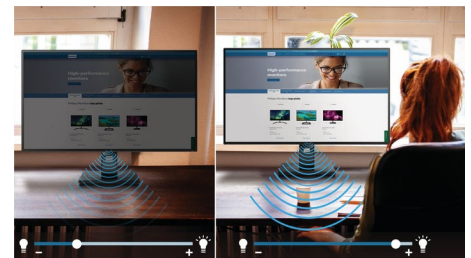

PowerSensor

PowerSensor is a built-in 'people sensor' that transmits and receives harmless infrared signals to determine if user is present and automatically reduces monitor brightness when user steps away from the desk, cutting energy costs by up to 80 percent and prolonging monitor life

USB-C

Ultra HD

HDR

Flicker-free

LowBlue Mode

EasyRead

SmartErgo Base

PowerSensor

LightSensor