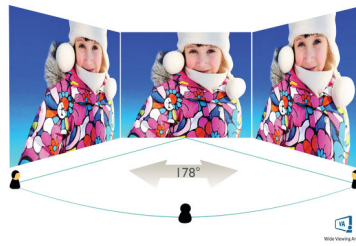

VA display

Philips VA LED display uses an advanced multi-domain vertical alignment technology which gives you super-high static contrast ratios for extra vivid and bright images. While standard office applications are handled with ease, it is especially suitable for photos, web-browsing, movies, gaming, and demanding graphical applications. It's optimized pixel management technology gives you 178/178 degree extra wide viewing angle, resulting in crisp images.