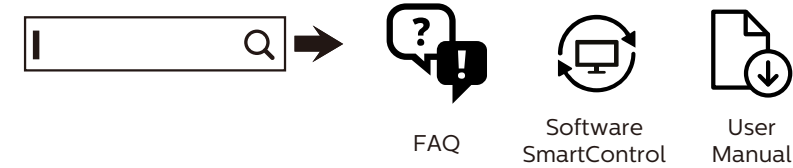

Register your product and get support at www.philips.com/support