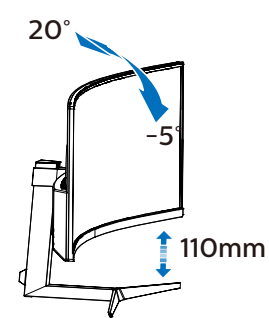

4

5

PIP

PBP

(1x main, 1x sub)

		SUB SOURCE POSSIBILITY (x)			
MultiView	Inputs	HDMI 1	HDMI 2	DP IN 1	DP IN 2
MAIN SOURCE (x)	HDMI 1	●	●	●	●
	HDMI 2	●	●	●	●
	DP IN 1	●	●	●	●
	DP IN 2	●	●	●	●

Register your product and get support at www.philips.com/support

Version: 345M2CRQIT
2020 © TOP Victory Investments Ltd. All rights reserved.

HDMI

www.philips.com

Printed in China

Q41G32M181390C

PHILIPS

Momentum

345M2

Quick Start

Register your product and get support at www.philips.com/welcome

* Different according to region.
Display design may differ from those illustrated.

1

2

3