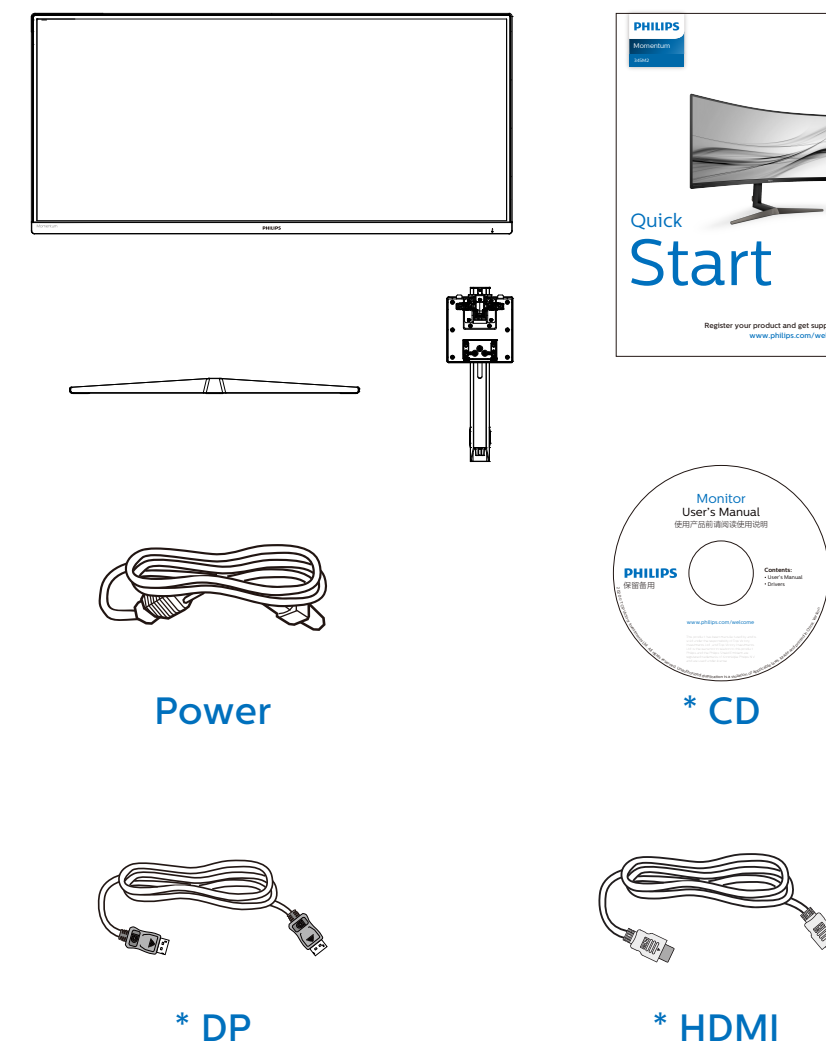

4

5

PIP

PBP

(1x main, 1x sub)

		SUB SOURCE POSSIBILITY (x)			
MultiView	Inputs	HDMI 1	HDMI 2	DP IN 1	DP IN 2
MAIN SOURCE (x)	HDMI 1	●	●	●	●
	HDMI 2	●	●	●	●
	DP IN 1	●	●	●	●
	DP IN 2	●	●	●	●

Register your product and get support at www.philips.com/support

Version: 345M2CRQIT
2020 © TOP Victory Investments Ltd. All rights reserved.

HDMI

www.philips.com

Printed in China

Q41G32M181390C

PHILIPS

Momentum

345M2

Quick Start

Register your product and get support at www.philips.com/welcome

* Different according to region.
Display design may differ from those illustrated.

1

2

3