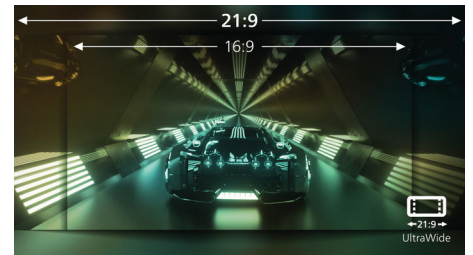

UltraWide CrystalClear images

These Philips screens deliver CrystalClear, UltraWide Quad HD 3440 x 1440 pixel images. Utilizing high performance panels with high-density pixel count, 178/178 wide viewing angles, these new displays will make your images and graphics come alive. The UltraWide 21:9 format enables more productivity with more room for side-by-side comparisons and more viewable spreadsheet columns. Whether you are demanding professional requiring extremely detailed information for CAD-CAM solutions, or a financial wizard working on huge spreadsheets, Philips displays delivers CrystalClear images.