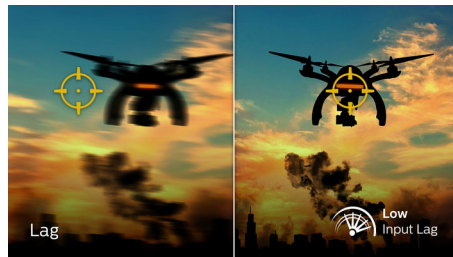

Low Input Lag

Input lag is the amount of time that elapses between performing an action with connected devices and seeing the result on screen. Low input lag reduces the time delay between entering a command from your devices to

monitor, greatly improve on playing twitch-sensitive video games, particularly important to whom plays fast-paced, competitive games.