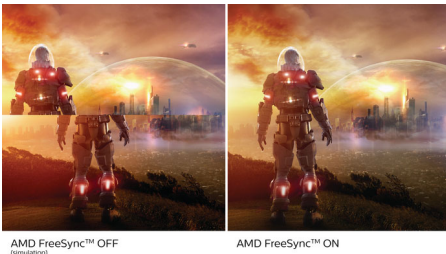

Curved UltraWide LCD display
Momentum 34" (86.36 cm), 3440 x 1440 (WQHD)

345M2CRZ/74

Highlights

Curved display design

Desktop monitors offer a personal user experience, which suits a curve design very well. The curved screen provides a pleasant yet subtle immersion effect, which focuses on you at the center of your desk.

AMD FreeSync™ Premium

Gaming shouldn't be a choice between choppy gameplay or broken frames. AMD FreeSync™ Premium equips serious gamers with a fluid, tear-free gameplay experience at peak performance. There are no compromises, game confidently with a high refresh rate, low framerate compensation, and low latency.