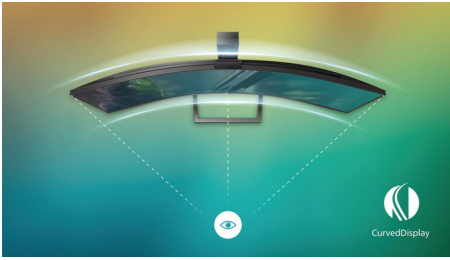

Features designed for gamers needs

- MultiView enables simultaneous dual connection and view
- Less eye fatigue with Flicker-free technology
- Tilt and height-adjust for an ideal viewing position

PHILIPS

Curved UltraWide LCD display
Momentum 34" (86.36 cm), 3440 x 1440 (WQHD)

345M2CRZ/74

Highlights

Curved display design

Desktop monitors offer a personal user experience, which suits a curve design very well. The curved screen provides a pleasant yet subtle immersion effect, which focuses on you at the center of your desk.