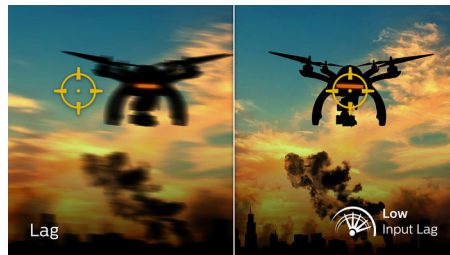

Low Input Lag

Input lag is the amount of time that elapses between performing an action with connected devices and seeing the result on screen. Low input lag reduces the time delay between entering a command from your devices to monitor, greatly improve on playing twitch-sensitive video games, particularly important to whom plays fast-paced, competitive games.

345M2R/93