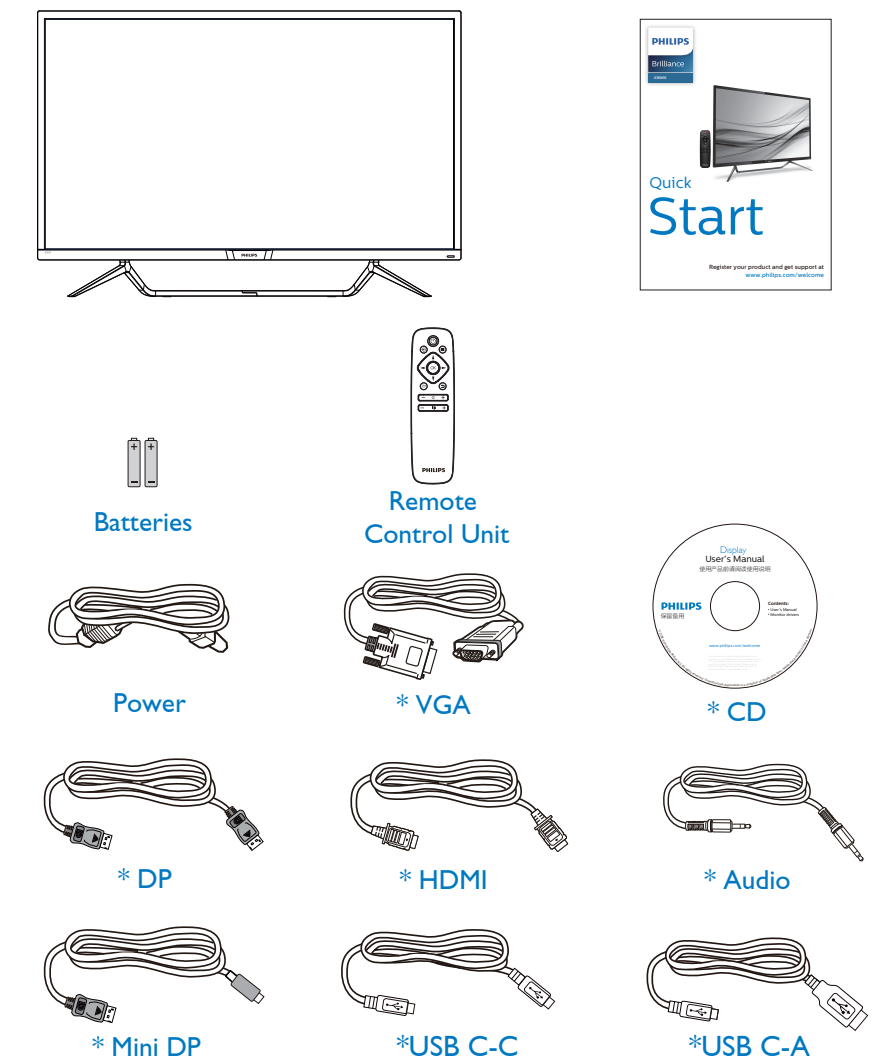

GRAPHIC DEVELOPMENT MMD	
Product name	
Project name	
Project no.	
Finishing	Folded sheet
Scale	1:1
Size Spreads	594 (W) x 210 (H) mm
Size	148.5 (W) x 210 (H) mm
Operator(s)	
Date amended	Dec. 05, 2017
VERSION No.	1
APPROVAL	
QC Lithographer	
Product Manager	
Date Check	
ARTWORK DOCUMENT	
Paper	80gsm White, woodfree coated
Numbers of colours	2Cx2C
Spotcolor	
Aftertreatment	
☐ Cropping	
☐ Coating	
☐ Varnishing	
☐ Embossing	
☐ Cutterguide	
☐ Die-cut	
☐ Binding	
☐ Glue	

4

436M6VBRA only

EN Need help?
Online help: www.philips.com/support

SC 需要帮助?
在线帮助: www.philips.com/support

FR Besoin d'Aide ?
Aide en ligne: www.philips.com/support

ES ¿Necesita ayuda?
Ayuda en línea: www.philips.com/support

DE Benötigen Sie Hilfe?
Online-Hilfe: www.philips.com/support

IT Avete bisogno di aiuto?
Guida in linea: www.philips.com/support

BR Precisa ajuda?
Ajuda online: www.philips.com/support

KO 도움이 필요하신가요?
온라인 도움말: www.philips.com/support

JP 助けを求めたいですか?
オンラインヘルプ: www.philips.com/support

RU Нужна помощь?
Интерактивная справка: www.philips.com/support

TR Yardıma ihtiyacınız var mı?
Online yardım: www.philips.com/support

HI क्या सहायता की जरूरत है?
ऑनलाइन सहायता: www.philips.com/support

AR هل تريد المساعدة?
www.philips.com/support

JP ヘルプが必要ですか?
オンラインヘルプ: www.philips.com/support

Version: 436M6VBQ1T
© 2018 Koninklijke Philips N.V. All rights reserved.

This product was manufactured and brought to the market by or on behalf of Top Victory Investments Ltd. or one of its affiliates. Top Victory Investments Ltd. is the warrantor in relation to this product. Philips and the Philips Shield Emblem are registered trademarks of Koninklijke Philips N.V. used under license.

Specifications are subject to change without notice.

www.philips.com

Quick Start