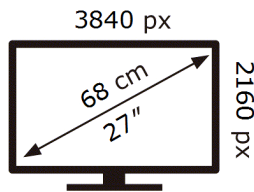

SAMSUNG

S27CM801UU

26 kWh/1000h

ABCDEF **G**

55 kWh/1000h

ENERG

SAMSUNG

S27CM801UU