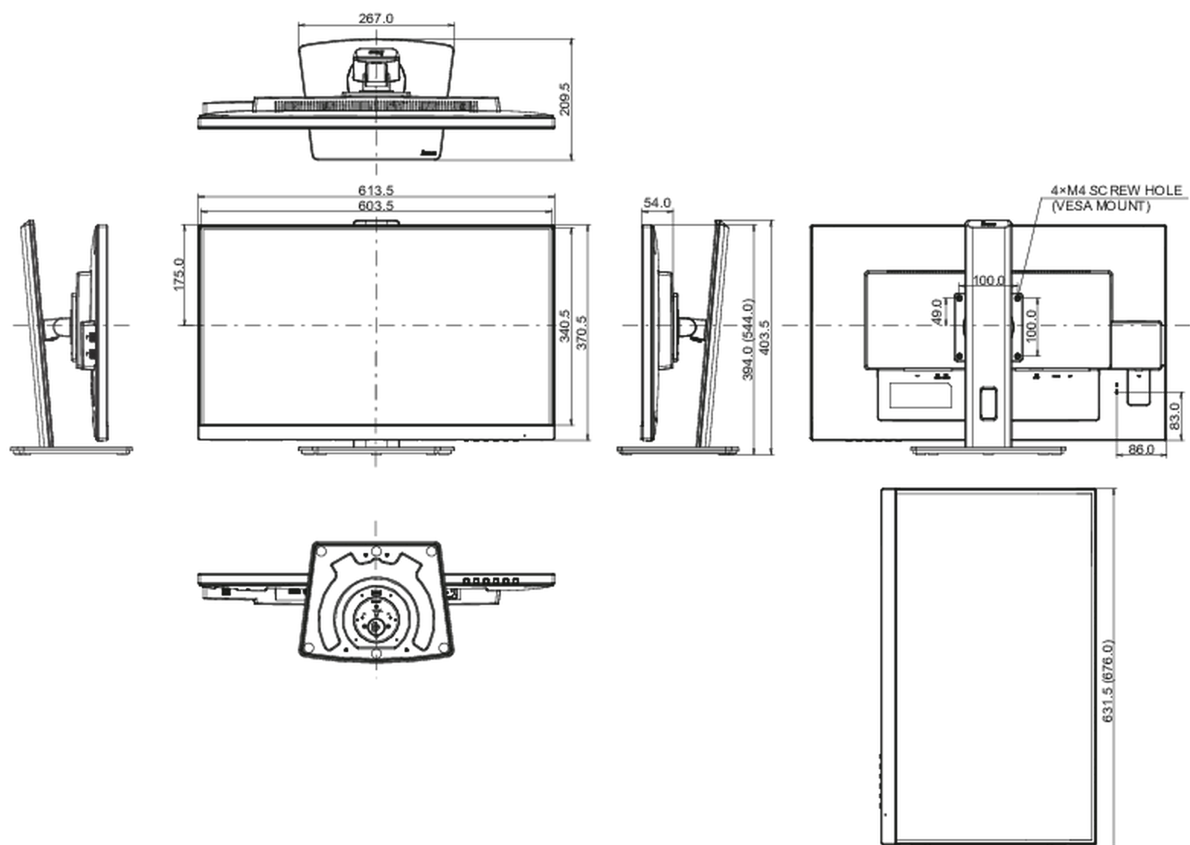

## 04 MECHANICAL

Display position adjustments	height, swivel, tilt, pivot (rotation both sides)
Height adjustment	150mm
Rotation (PIVOT function)	90°
Swivel stand	90°; 45° left; 45° right
Tilt angle	23° up; 5° down
VESA mounting	100 x 100mm

## 08 DIMENSIONS / WEIGHT

Product dimensions W x H x D

613.5 x 394 (544) x 209.5mm

Weight (without box)

6.7kg

EAN code

4948570121656

*All trademarks and registered trademarks acknowledged. E & O E. Specification subject to change without notice. All LCD's comply with ISO-9241-307:2008 in connection with pixel defects.*