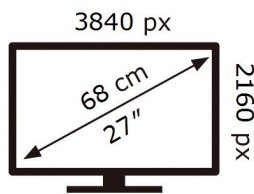

ENERG

SAMSUNG

S27CM80GUU

26 kWh/1000h

ABCDEF **G**

HDR

55 kWh/1000h

2019/2013