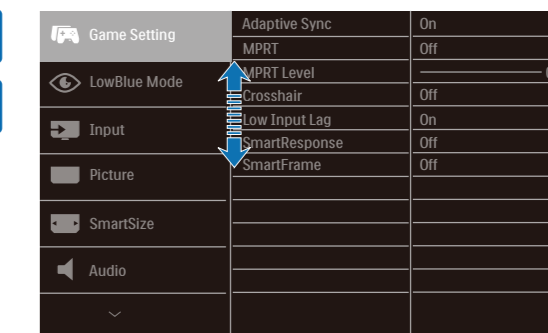

4

Register your product and get support at www.philips.com/support

Version: 32M1C5200Q1T
2021 © TOP Victory Investments Ltd. All rights reserved.

HDMI
The terms HDMI, HDMI High-Definition Multimedia Interface, HDMI Trade Dress and the HDMI Logos are trademarks or registered trademarks of HDMI Licensing Administrator, Inc.

www.evia.philips

Energy Labelling
32M1C5200W

Printed in China

Q41G32M1813C11

EVNIA

Quick start

32M1C5200W

Register your product and get support at www.philips.com/welcome

PHILIPS

Contents

*Earphone-Hang

Power

*HDMI

*DP

*Different according to region
Display design may differ from that illustrated

1

▲ CAUTION: Place the monitor face down on a smooth surface. Pay attention not to scratch or damage the screen.

2

Earphone-Hang

3

→

↔

↑

↓

→

←