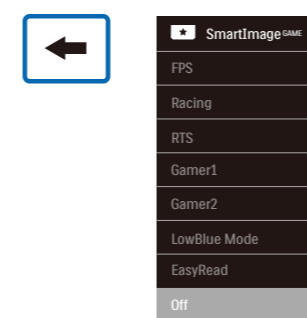

4

Register your product and get support at www.philips.com/support

Version: 32M1C5200Q1T
2021 © TOP Victory Investments Ltd. All rights reserved.

HDMI
The terms HDMI, HDMI High-Definition Multimedia Interface, HDMI Trade Dress and the HDMI Logos are trademarks or registered trademarks of HDMI Licensing Administrator, Inc.

www.evia.philips

Energy Labelling
32M1C5200W

Printed in China

Q41G32M1813C11

EVNIA

Quick start

32M1C5200W

Register your product and get support at www.philips.com/welcome

PHILIPS

Contents

*Earphone-Hang

Power

*HDMI

*DP

*Different according to region
Display design may differ from that illustrated

1

▲ CAUTION: Place the monitor face down on a smooth surface. Pay attention not to scratch or damage the screen.

2

Earphone-Hang

3

→

↔

↑

↓

→

←