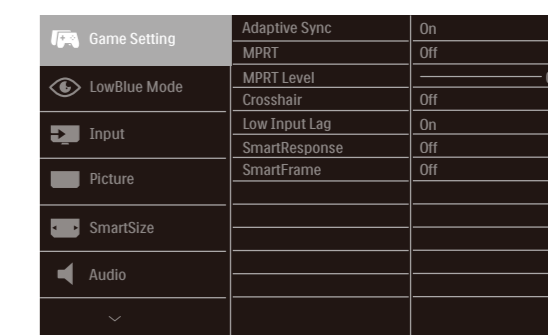

4

Register your product and get support at www.philips.com/support

Version: 32M1C5200Q1T
2021 © TOP Victory Investments Ltd. All rights reserved.

HDMI
The terms HDMI, HDMI High-Definition Multimedia Interface, HDMI Trade Dress and the HDMI Logos are trademarks or registered trademarks of HDMI Licensing Administrator, Inc.

www.evia.philips

Energy Labelling
32M1C5200W

Printed in China

Q41G32M1813C11

EVNIA

Quick start

32M1C5200W

Register your product and get support at www.philips.com/welcome

PHILIPS

Contents

*Earphone-Hang

Power

*HDMI

*DP

*Different according to region
Display design may differ from that illustrated

1

▲ CAUTION: Place the monitor face down on a smooth surface. Pay attention not to scratch or damage the screen.

2

Earphone-Hang

3

→

↔

↑

↓

→

←