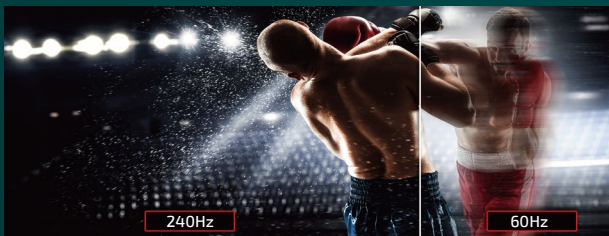

Superior high quality viewing

Quad HD (2560 x 1440) resolution allows you to view more an incredible amount of detail, resulting in visuals that are crisp and vivid. Whether editing photos, videos, or watching movies, Quad HD gives you clarity and quality.

Illuminate your visuals

Enjoy an immersive visual experience with HDR 10, the industry-standard high dynamic range for delivering a rich palette of colors, brightness, and contrast that far exceeds the capabilities of ordinary monitors, engaging your senses and creatively inspiring you.

Connecting your eyes with your hands

Unleash your reflexes by switching to AOC Low Input Lag mode. Forget graphical frills: this mode rewires the monitor in favor of raw response time, giving you the ultimate edge in a hair-trigger standoff.

Experience more immersive and vivid gameplay

AOC Game Color can be set between levels 0-20 in order to adjust color level for better picture details.

Optimize your game settings

Enhances color and sharpness for different game styles. Six modes to select: FPS, Racing, RTS, Gamer1, Gamer2, Gamer3 and Off.

Multitask like it was nothing

Picture-in-Picture and Picture-by-Picture empowers you to multitask like it was nothing. These features display and fine-tune content from different PCs sources onto your screen at once, making it much easier to work on multiple projects at the same time.

See more and see it clearer

Break away from the shackles of bezels with AOC's 3-Sided Frameless Design monitors. This virtually frameless monitor has extremely narrow bezel around a stunning screen. When used as part of a multi-monitor setup it offers a near-seamless and elegant transition between screens. Beauty, form, and function. Isn't it time you broke free from your bezels?

Engineered for better visual experiences

VA displays deliver 178/178-degree viewing angles while maintaining consistent image quality and colors from all viewing positions. You can also view your spreadsheets or weekend movies from virtually any angle without compromising color uniformity.

Protect your eyes from screen flicker

Flicker-free technology reduces flicker to give you a more comfortable gaming experience. Normal LED-backlit monitors adjust brightness using PWM (Pulse Width Modulation) which causes flickering and results in eye discomfort over long periods of time. AOC flicker-free technology uses a DC (Direct Current) backlight system to provide a more comfortable and healthier viewing experience, minimizing the effects of eye fatigue during long, intense gaming sessions!

Reducing shortwave blue light output for healthier eyes

Low Blue Mode setting ensures a more healthy viewing experience for prolonged computer use without compromising the naturally vivid colors of the display.

Connectable with other devices