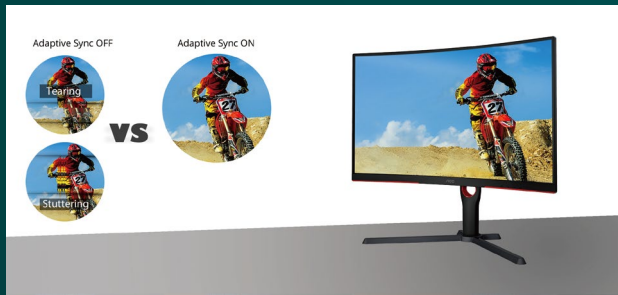

HDR10
HIGH DYNAMIC
RANGE

HDMI
MULTIPOINT MULTIMEDIA INTERFACE

www.aoc.com

vision at Heart

Features

A universally respected anti-tearing solution

Screen tearing doesn't only harm gaming performance, it also destroys immersion. Adaptive Sync technology eradicates this disastrous problem by ensuring your monitor's refresh rate is always synced with your processor's.

Experience more immersive and vivid gameplay

AOC Game Color can be set between levels 0-20 in order to adjust color level for better picture details.

Optimize your game settings

Enhances color and sharpness for different game styles. Six modes to select: FPS, Racing, RTS, Gamer1, Gamer2, Gamer3 and Off.

See more and see it clearer

Break away from the shackles of bezels with AOC's 3-Sided Frameless Design monitors. This virtually frameless monitor has extremely narrow bezel around a stunning screen. When used as part of a multi-monitor setup it offers a near-seamless and elegant transition between screens. Beauty, form, and function. Isn't it time you broke free from your bezels?