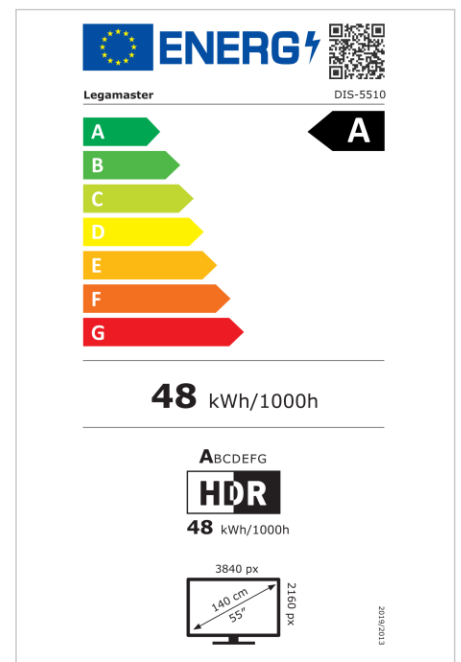

DISCOVER 2 professional display DIS-5510

- Legamaster DISCOVER range of professional displays offers a cost-efficient solution to upgrade presentations in both corporate and educational settings
- Available from 43 to 98 inch, the DISCOVER displays are made especially for medium to big meeting-spaces or classrooms
- Onboard, users can find a web-browser, media player and office document player that offer basic functionality without any connected devices needed
- A basic and local narrow casting app is pre-installed on the device providing a basic public information display functionality but it also has a central management content display integration App using an external service solution providing a scalable control of the displayed content
- An integrated tiling tool will provide support for up to a 3x3 videowall solution without the need of purchasing any additional hardware
- Connecting the DISCOVER professional displays to an external source, using an AirServer Connect for full casting and mirroring options or using the displays together with a video conferencing camera and OPS computer will offer users a full, professional presentation solution