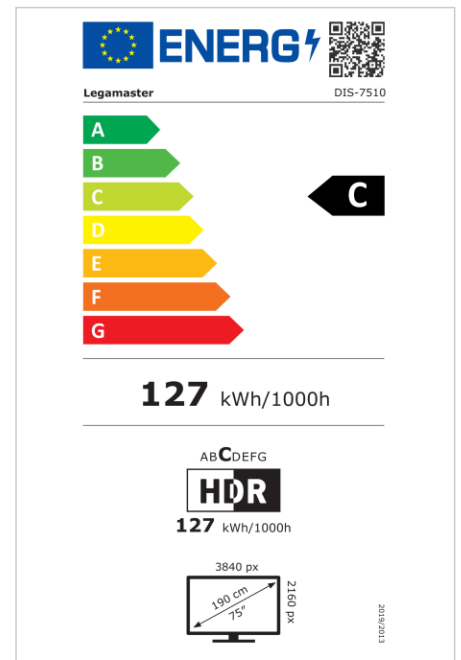

- Free OTA Updates
- Landscape/Portrait Support
- Haze level 25%
- Integrated Videowall tool up to 3x3
- Integrated rotation sensor
- Compatible with E-Share Casting solution
- Android 11
- USB-C (65W + DP 1.2)
- 1x HDMI Output
- 3x HDMI inputs
- OPS Slot

Art.No. **7-805110-75-UK**

GTIN **8713797107044**

DISCOVER 2 professional display

DIS-7510 UK

Display

- Display diagonal: 75 inch
- Display technology: LCD
- Panel type: IPS
- Backlight type: Direct LED
- Display resolution: 3840 x 2160 px | 4K Ultra HD
- Display brightness: 450 cd/m²
- Display number of colours: 1.073 billion colours
- Contrast ratio (static): 1200:1
- Aspect ratio: 16:9
- Display refresh rate: 60 fps
- Response time: 8 ms
- Viewing angle: H: 178° / V: 178°
- Display control: IR remote controller, Ethernet, RS-232C
- Lifespan: 50000 Hours
- Durability: 18/7
- Screen orientation: Landscape, Portrait

Power

- Power supply: AC | 100 - 240 V | 50/60 Hz
- Power consumption (sleep mode): 0.5 W
- Power consumption (standby): 0.5 W
- Energy efficiency class (HDR): C
- Energy efficiency scale: A to G

Operational conditions