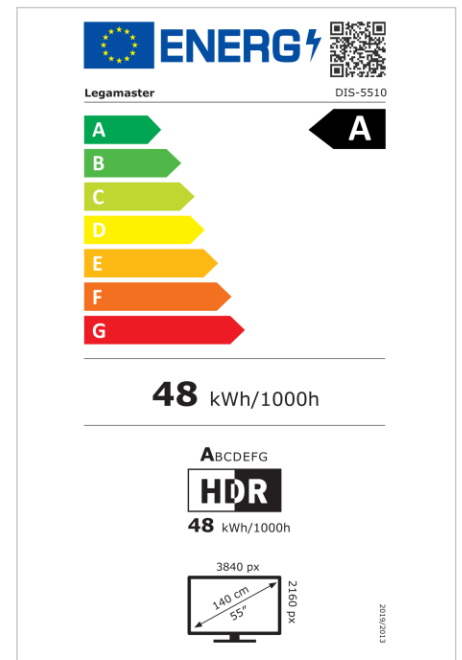

- Free OTA Updates
- Landscape/Portrait Support
- Haze level 25%
- Integrated Videowall tool up to 3x3
- Integrated rotation sensor
- Compatible with E-Share Casting solution
- Android 11
- USB-C (65W + DP 1.2)
- 1x HDMI Output
- 2x HDMI inputs

Art.No. **7-805110-55-CH**

GTIN **8713797106955**

DISCOVER 2 professional display

DIS-5510 CH

Display

- Display diagonal: 55 inch
- Display technology: LCD
- Panel type: IPS
- Backlight type: Direct LED
- Display resolution: 3840 x 2160 px | 4K Ultra HD
- Display brightness: 450 cd/m²
- Display number of colours: 1.073 billion colours
- Contrast ratio (static): 4000:1
- Aspect ratio: 16:9
- Display refresh rate: 60 fps
- Response time: 6.5 ms
- Viewing angle: H: 178° / V: 178°
- Display control: IR remote controller, Ethernet, RS-232C
- Lifespan: 50000 Hours
- Durability: 18/7
- Screen orientation: Landscape, Portrait

Power

- Power supply: AC | 100 - 240 V | 50/60 Hz
- Power consumption (sleep mode): 0.5 W
- Power consumption (standby): 0.5 W
- Energy efficiency class (HDR): A
- Energy efficiency scale: A to G

Operational conditions