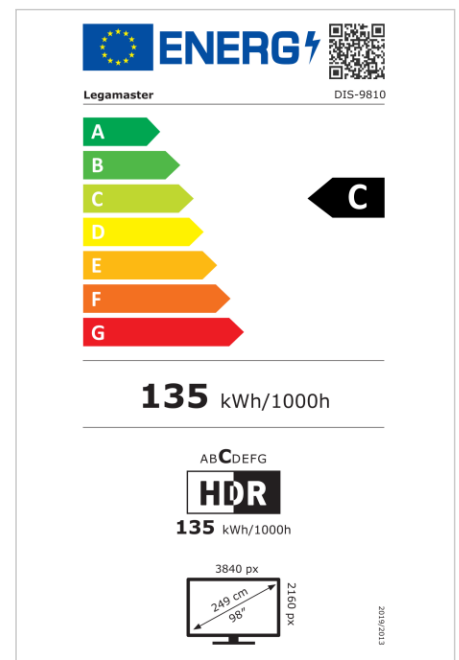

- Free OTA Updates
- Landscape/Portrait Support
- Haze level 25%
- Integrated Videowall tool up to 3x3
- Integrated rotation sensor
- Compatible with E-Share Casting solution
- Android 11
- USB-C (65W + DP 1.2)
- 1x HDMI Output
- 3x HDMI inputs
- OPS Slot

Art.No. **7-805110-98-CH**

GTIN **8713797107150**

DISCOVER 2 professional display

DIS-9810 CH

Display

- Display diagonal: 98 inch
- Display technology: LCD
- Panel type: IPS
- Backlight type: Direct LED
- Display resolution: 3840 x 2160 px | 4K Ultra HD
- Display brightness: 500 cd/m²
- Display number of colours: 1.073 billion colours
- Contrast ratio (static): 1200:1
- Aspect ratio: 16:9
- Display refresh rate: 60 fps
- Response time: 8 ms
- Viewing angle: H: 178° / V: 178°
- Display control: IR remote controller, Ethernet, RS-232C
- Lifespan: 50000 Hours
- Durability: 18/7
- Screen orientation: Landscape, Portrait

Power

- Power supply: AC | 100 - 240 V | 50/60 Hz
- Power consumption (sleep mode): 0.5 W
- Power consumption (standby): 0.5 W
- Energy efficiency class (HDR): C
- Energy efficiency scale: A to G

Operational conditions