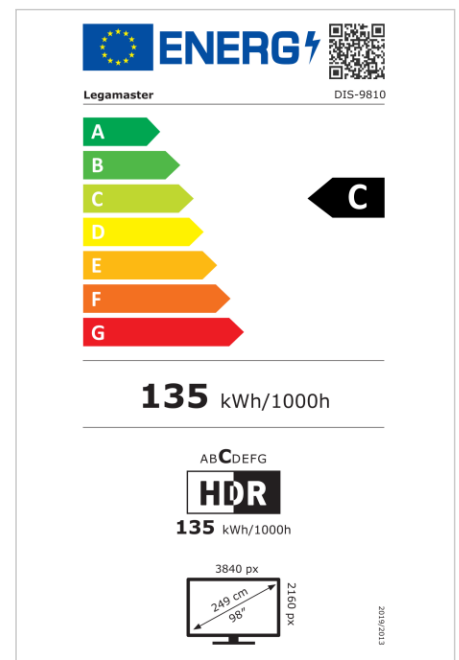

DISCOVER 2 professional display DIS-9810 AR

- Legamaster DISCOVER range of professional displays offers a cost-efficient solution to upgrade presentations in both corporate and educational settings
- Available from 43 to 98 inch, the DISCOVER displays are made especially for medium to big meeting-spaces or classrooms
- Onboard, users can find a web-browser, media player and office document player that offer basic functionality without any connected devices needed
- A basic and local narrow casting app is pre-installed on the device providing a basic public information display functionality but it also has a central management content display integration App using an external service solution providing a scalable control of the displayed content
- An integrated tiling tool will provide support for up to a 3x3 videowall solution without the need of purchasing any additional hardware
- Connecting the DISCOVER professional displays to an external source, using an AirServer Connect for full casting and mirroring options or using the displays together with a video conferencing camera and OPS computer will offer users a full, professional presentation solution