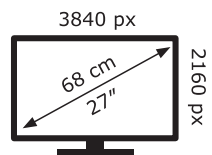

ENERGY

LG Electronics

27UQ850

26 kWh/1000h

ABCDEF**G**

54 kWh/1000h

2019/2013