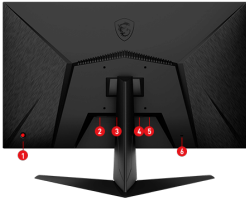

## CONNECTIONS

1. 5-way joystick navigator
2. DC jack
3. 1 x Display Port (1.2a)
4. 1 x HDMI™ (1.4b)
5. Headphone out
6. Kensington lock