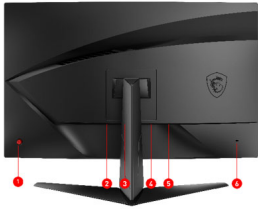

## SPECIFICATIONS

Panel Size	31.5" (80 cm)
Panel Resolution	1920x1080 (FHD)
Refresh Rate	165Hz
Response time	1ms
<b>DYNAMIC REFRESH RATE TECHNOLOGY</b>	FreeSync Premium
<b>ACTIVATED RANGE</b>	48 to 165Hz
Panel Type	VA
Brightness (nits)	250 nits
Viewing Angle	178°(H) / 178°(V)
Aspect Ratio	16:9
Contrast Ratio	3000:1
DCR	100000000:1
Pixel Pitch (H x V)	0.36375 (H) x 0.36375 (V)
Surface Treatment	Anti-glare
Display Colors	16.7M
DCI-P3 / sRGB	94.7% / 120.3%
Video ports	1x Display Port (1.2) 2x HDMI™ (1.4)
Audio	1x Earphone out
Active Display Area (mm)	698.40 (H) x 392.85 (V)
Kensington Lock	Yes
VESA Mounting	100 x 100 mm
Control	5-way OSD navigation joystick
Power Type	External Adaptor 20V 3.25A
Power Input	100~240V, 50~60Hz
Signal Frequency	30 to 160KHz (H) 60 to 165Hz (V)
Adjustment (Tilt)	-5° ~ 20°
Power consumption	65W
Compatibility	PC, Mac, PS5™, PS4™, Xbox, Mobile, Notebook * All trademarks and the registered trademarks are the property of their respective owners.
Carton Dimension (W X H X D)	883 x 540 x 195 mm, 34.8 x 21.26 x 7.68 inch
Weight (NW / GW)	6.1 kg / 9.1 kg ; 13.25 lbs / 20 lbs

## FEATURES

<b>Dimension (W x H x D)</b>	709.4 x 509.5 x 248.9 mm / 27.93 x 20.06 x 9.8 inch
<b>Frameless Design</b>	Yes
<b>Note</b>	Display Port: 1920 x 1080 (Up to 165Hz) HDMI™: 1920 x 1080 (Up to 144Hz) The color gamut follows the CIE 1976 testing standard.

## CONNECTIONS

1. 5-way joystick navigator
2. 1x HDMI™ (1.4)
3. 1x HDMI™ (1.4)
4. 1x Display Port (1.2)
5. 1x Earphone out
6. 1x Kensington Lock