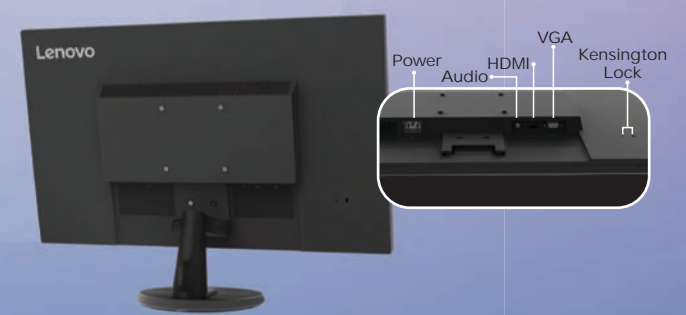

Features of Lenovo D27-45 Monitor

Perfect screen with winning features

The Lenovo D27-45 Monitor's 27-inch 3-side NearEdgeless VA panel is great for work and gaming. Experience sharp imagery that is rich in colors – thanks to the FHD (1920 x 1080) resolution and 72% NTSC color gamut. The 178°/178° wide-viewing angle ensures that the visual you are looking at is consistent on the screen from every perspective. Dive right into the the heart of action with a smooth and clear display.

Connect with your comfort

Seamlessly connect the Lenovo D27-45 Monitor to your laptop through the HDMI and VGA ports, and render your content on a bigger screen. Also, hear the sound from your favorite speakers or headphones by connecting them to the monitor's audio-out port. The tilt function of the Lenovo D27-45 Monitor allows you to adjust the screen to optimize your viewing comfort. You can also attach the panel to a VESA Mount to get more out of your desk. The smart cable management system offers you a tidy desktop and clean workspace.