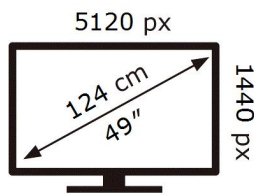

ENERG 

SAMSUNG

S49CG950SU

75 kWh/1000h

ABCDEF **G**

HDR

83 kWh/1000h

2019/2013