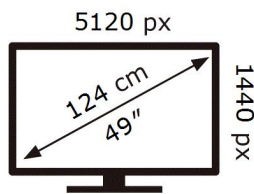

S49C950UAA

**44** kWh/1000h

ABCDEF **G**

**HDR**

**74** kWh/1000h

2019/2013