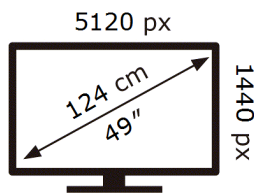

SAMSUNG

S49C950UAA

44 kWh/1000h

ABCDEF **G**

74 kWh/1000h

2019/2013