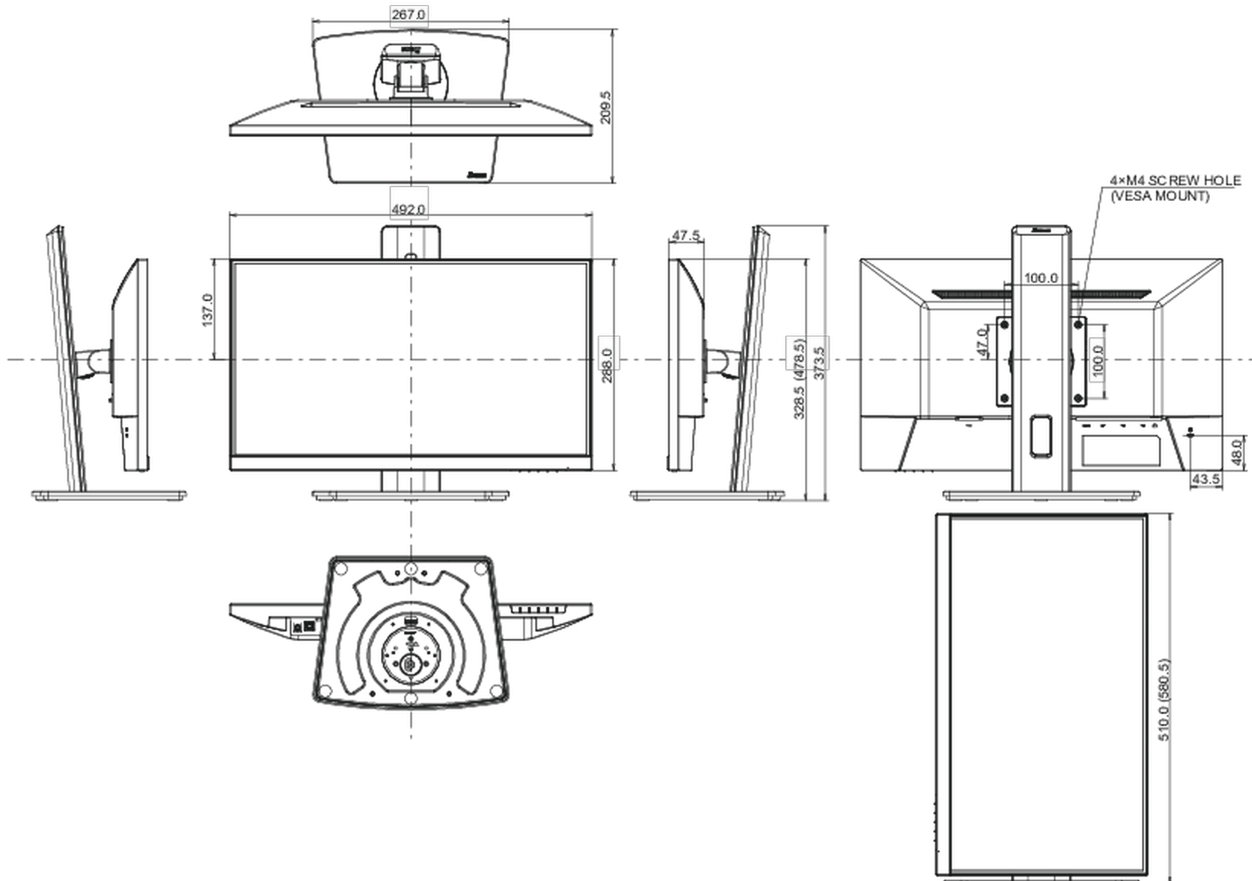

Cable management system

yes

05 ACCESSORIES INCLUDED

Cables

power, USB, HDMI

Other

quick start guide, safety guide

06 POWER MANAGEMENT

Power supply unit

internal

Power supply

AC 100 - 240V, 50/60Hz

Power usage

17W typical, 0.5W stand by, 0.3W off mode

07 SUSTAINABILITY

Regulations

TCO Certified, CE, TÜV-Bauart, EAC, VCCI-B, PSE, RoHS support, ErP, WEEE, REACH, UKCA

Energy efficiency class (Regulation (EU) 2017/1369)

E

REACH SVHC

above 0.1%: Lead

08 DIMENSIONS / WEIGHT

Product dimensions W x H x D

492 x 328.5 (478.5) x 209.5mm

Box dimensions W x H x D

620 x 395 x 126mm

Weight (without box)

3.9kg

Weight (with box)

5.3kg

EAN code

4948570123025