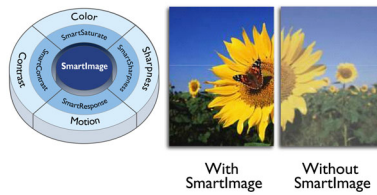

Digital TV tuner

A digital television tuner built into a monitor to receive and display high quality TV signals from various sources.

Full HD LCD display 1920 x 1080p

The Full HD screen has the widescreen resolution of 1920 x 1080p. This is the highest resolution of HD sources for the best possible picture quality. It is fully future-proof as it supports 1080p signals from all sources, including the most recent sources such as Blu-ray and advanced HD game consoles. The signal processing is extensively upgraded to support this much higher signal quality and resolution. It produces brilliant flicker-free progressive scan pictures with superb brightness and colours.

SmartContrast ratio 20,000,000:1

You want the LCD flat display with the highest contrast and most vibrant images. Philips

advanced video processing combined with unique extreme dimming and backlight-boosting technology results in vibrant images. SmartContrast will increase the contrast with excellent black level and accurate rendition of dark shades and colours. It gives a bright, lifelike picture with high contrast and vibrant colours.

SmartPicture

SmartPicture is an exclusive leading edge Philips technology that analyses the content displayed on your screen and gives you optimised display performance. This user friendly interface allows you to select various modes like Office, Image, Entertainment, Economy etc., to fit the application in use. Based on the selection, SmartPicture dynamically optimises the contrast, colour saturation and sharpness of images and videos for ultimate display performance. The Economy mode option offers you major power savings. All in real time with the press of a single button!