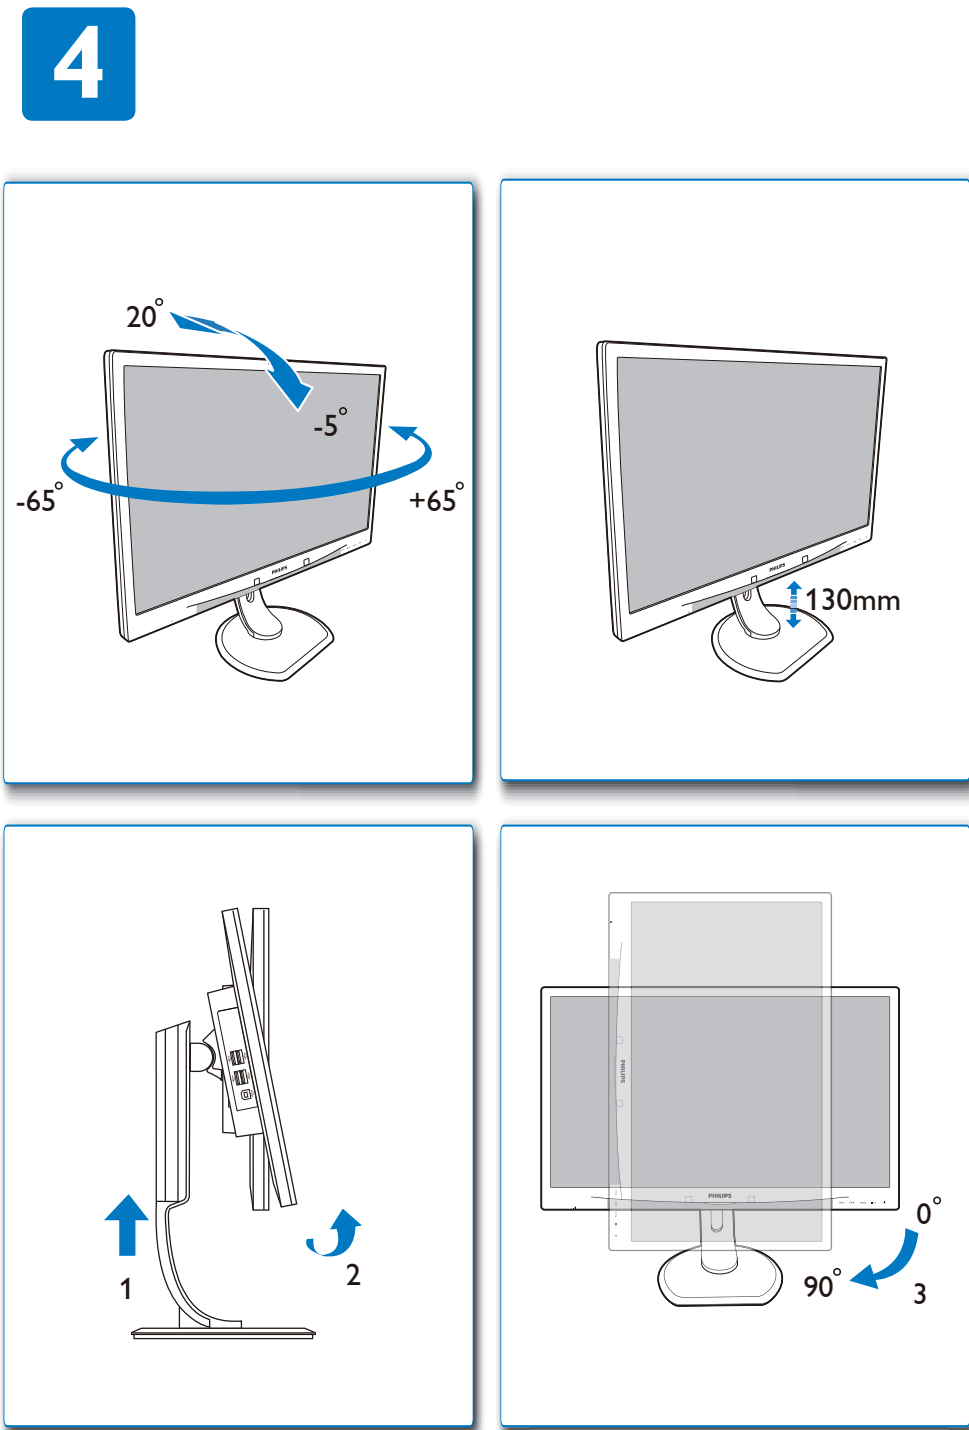

GRAPHIC DEVELOPMENT MMD	
Product name	C240P4-QSG
Project name	C240P4-QSG
Project no.	
Finishing	Folded sheet
Scale	1:1
Size Spreads	594 (W) x 210 (H) mm
Size	148.5 (W) x 210 (H) mm
Operator(s)	
Date amended	
VERSION No.	1
APPROVAL	
QC Lithographer	
Product Manager	
Date Check	
ARTWORK DOCUMENT	
Paper	80gsm White, woodfree coated
Numbers of colours	2C2C
Pantone 300c	
Spotcolor	
Aftertreatment	
<input type="checkbox"/> Cropping	
<input type="checkbox"/> Coating	
<input type="checkbox"/> Varnishing	
<input type="checkbox"/> Embossing	
<input type="checkbox"/> Cutterguide	
<input type="checkbox"/> Die-cut	
<input type="checkbox"/> Binding	
<input type="checkbox"/> Glue	