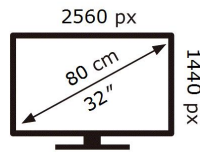

ENERGY

SAMSUNG

S32D850T

56 kWh/1000h

2019/2013