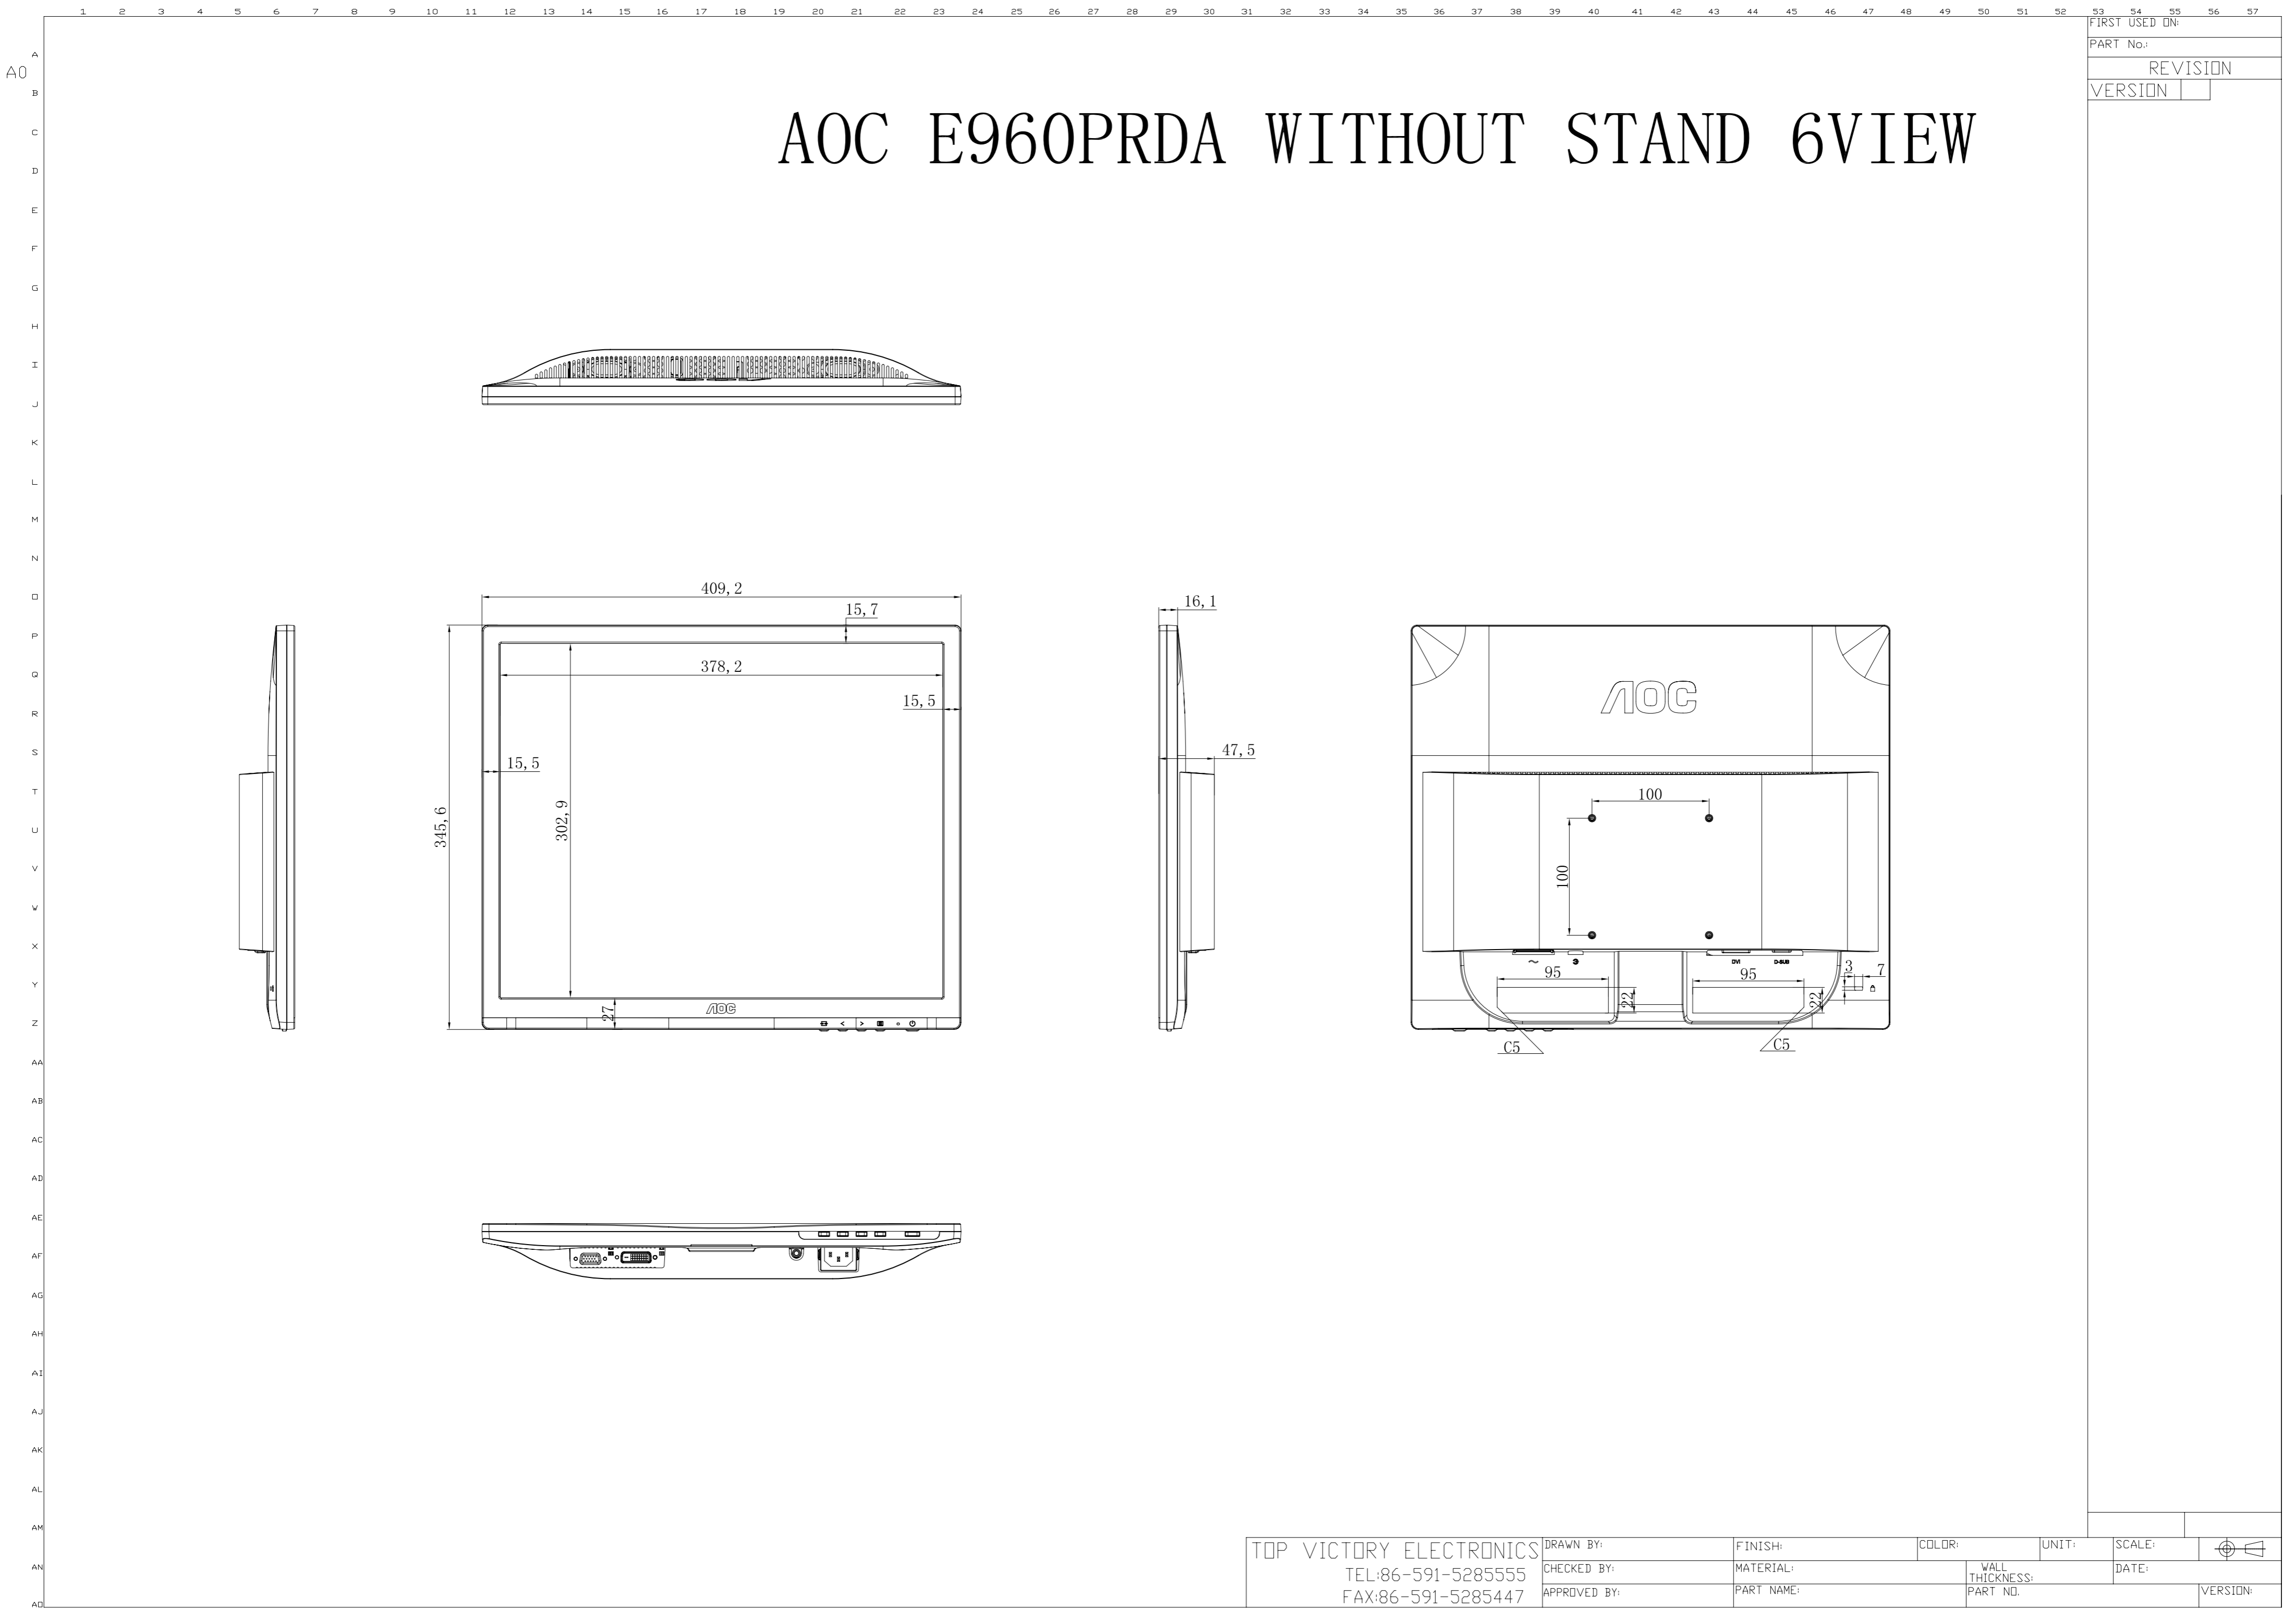

UNIT:
 DATE:

SCALE:
 VERSION:

FIRST USED ON:

PART No.:

REVISION

VERSION

AOC E960PRDA WITHOUT STAND 6VIEW

FIRST USED ON:
PART No.:
REVISION
VERSION