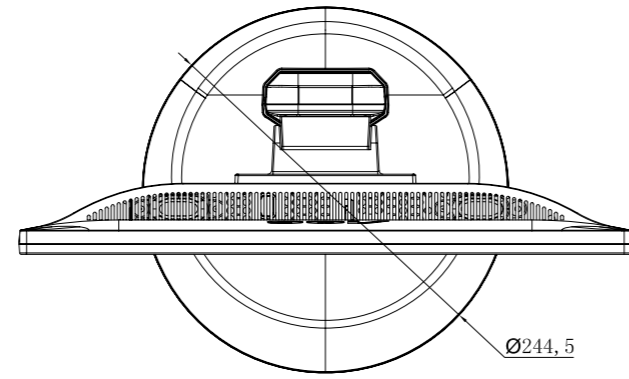

AOC E960PRDA OUTLINE

Height adjust

Pivot 90°

TOP VICTORY ELECTRONICS
 TEL:86-591-5285555
 FAX:86-591-5285447

DRAWN BY:
 CHECKED BY:
 APPROVED BY:

FINISH:
 MATERIAL:
 PART NAME:

COLOR:
 WALL THICKNESS:
 PART NO.

UNIT:
 DATE:

SCALE:
 VERSION:

FIRST USED ON:

PART No.:

REVISION

VERSION

AOC E960PRDA WITHOUT STAND 6VIEW

FIRST USED ON:
PART No.:
REVISION
VERSION