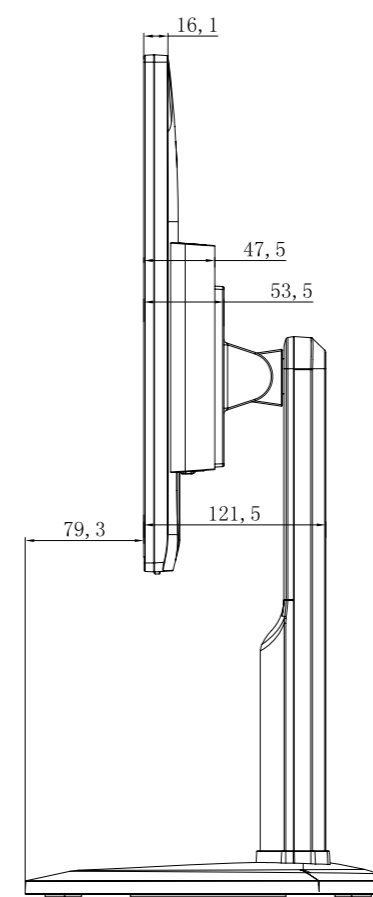

AOC E960PRDA OUTLINE

Height adjust

Pivot 90°

TOP VICTORY ELECTRONICS
 TEL:86-591-5285555
 FAX:86-591-5285447

DRAWN BY:
 CHECKED BY:
 APPROVED BY:

FINISH:
 MATERIAL:
 PART NAME:

COLOR:
 WALL THICKNESS:
 PART NO.

UNIT:
 DATE:

SCALE:
 VERSION:

FIRST USED ON:

PART No.:

REVISION

VERSION

AOC E960PRDA WITHOUT STAND 6VIEW

FIRST USED ON:
PART No.:
REVISION
VERSION

TOP VICTORY ELECTRONICS TEL:86-591-5285555 FAX:86-591-5285447	DRAWN BY:	FINISH:	COLOR:	UNIT:	SCALE:	
	CHECKED BY:	MATERIAL:	WALL THICKNESS:		DATE:	
	APPROVED BY:	PART NAME:	PART NO.		VERSION:	