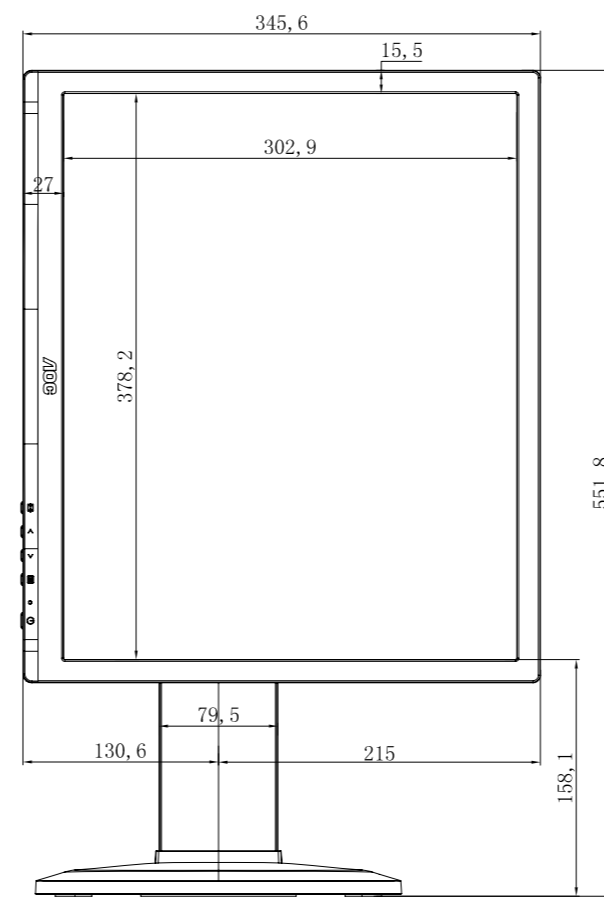

AOC E960PRDA OUTLINE

Height adjust

Pivot 90°

TOP VICTORY ELECTRONICS
 TEL:86-591-5285555
 FAX:86-591-5285447

DRAWN BY:
 CHECKED BY:
 APPROVED BY:

FINISH:
 MATERIAL:
 PART NAME:

COLOR:
 WALL THICKNESS:
 PART NO.

UNIT:
 DATE:

SCALE:
 VERSION:

FIRST USED ON:

PART No.:

REVISION

VERSION

AOC E960PRDA WITHOUT STAND 6VIEW

FIRST USED ON:
PART No.:
REVISION
VERSION