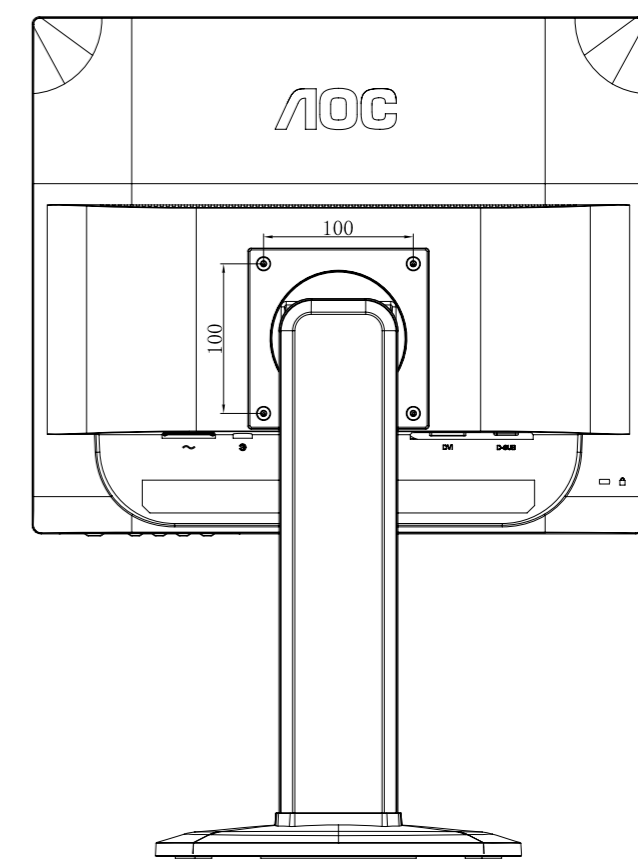

AOC E960PRDA OUTLINE

Height adjust

Pivot 90°

TOP VICTORY ELECTRONICS
 TEL:86-591-5285555
 FAX:86-591-5285447

DRAWN BY:
 CHECKED BY:
 APPROVED BY:

FINISH:
 MATERIAL:
 PART NAME:

COLOR:
 WALL THICKNESS:
 PART NO.

UNIT:
 DATE:

SCALE:
 VERSION:

FIRST USED ON:

PART No.:

REVISION

VERSION

AOC E960PRDA WITHOUT STAND 6VIEW

FIRST USED ON:
PART No.:
REVISION
VERSION