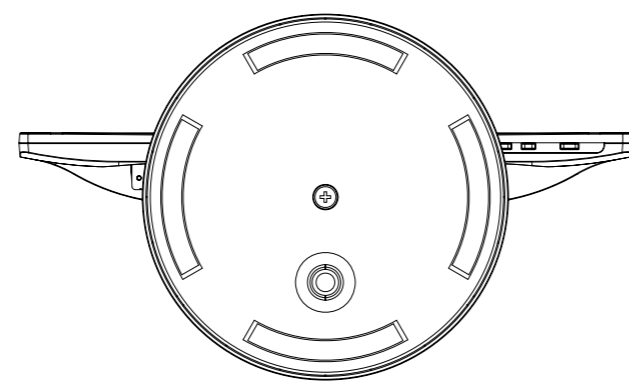

AOC E960PRDA OUTLINE

Height adjust

Pivot 90°

TOP VICTORY ELECTRONICS
 TEL:86-591-5285555
 FAX:86-591-5285447

DRAWN BY:
 CHECKED BY:
 APPROVED BY:

FINISH:
 MATERIAL:
 PART NAME:

COLOR:
 WALL THICKNESS:
 PART NO.

UNIT:
 DATE:

SCALE:
 VERSION:

FIRST USED ON:

PART No.:

REVISION

VERSION

AOC E960PRDA WITHOUT STAND 6VIEW

FIRST USED ON:
PART No.:
REVISION
VERSION