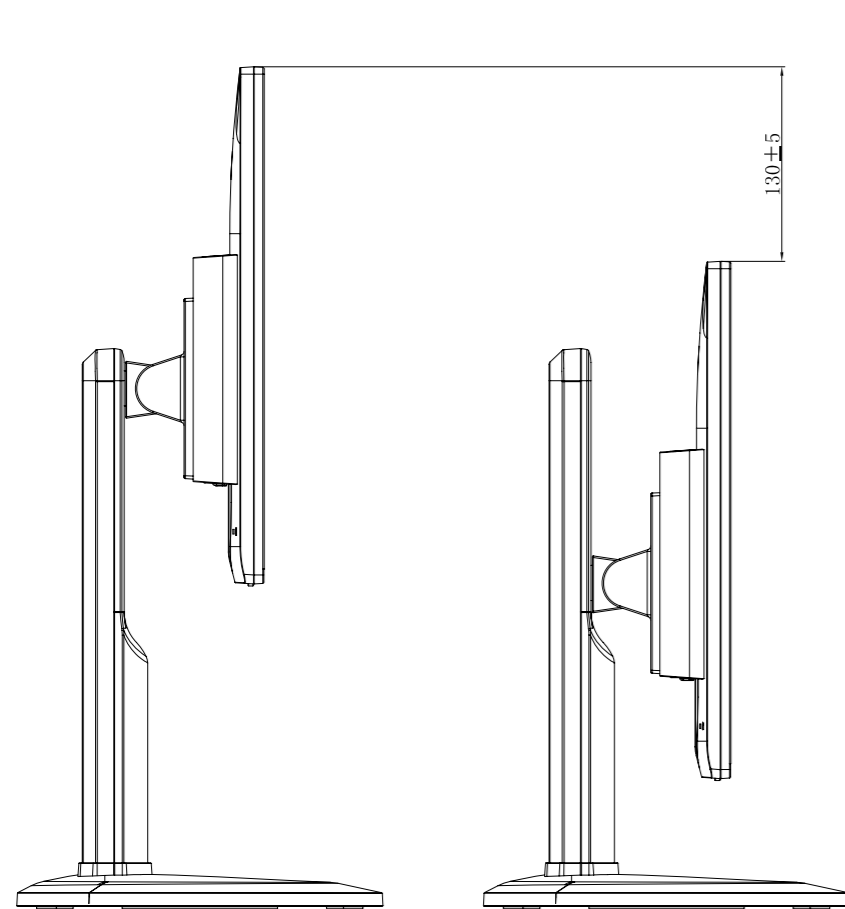

AOC E960PRDA OUTLINE

Height adjust

Pivot 90°

TOP VICTORY ELECTRONICS
 TEL:86-591-5285555
 FAX:86-591-5285447

DRAWN BY:
 CHECKED BY:
 APPROVED BY:

FINISH:
 MATERIAL:
 PART NAME:

COLOR:
 WALL THICKNESS:
 PART NO.

UNIT:
 DATE:

SCALE:
 VERSION:

FIRST USED ON:

PART No.:

REVISION

VERSION

AOC E960PRDA WITHOUT STAND 6VIEW

FIRST USED ON:
PART No.:
REVISION
VERSION