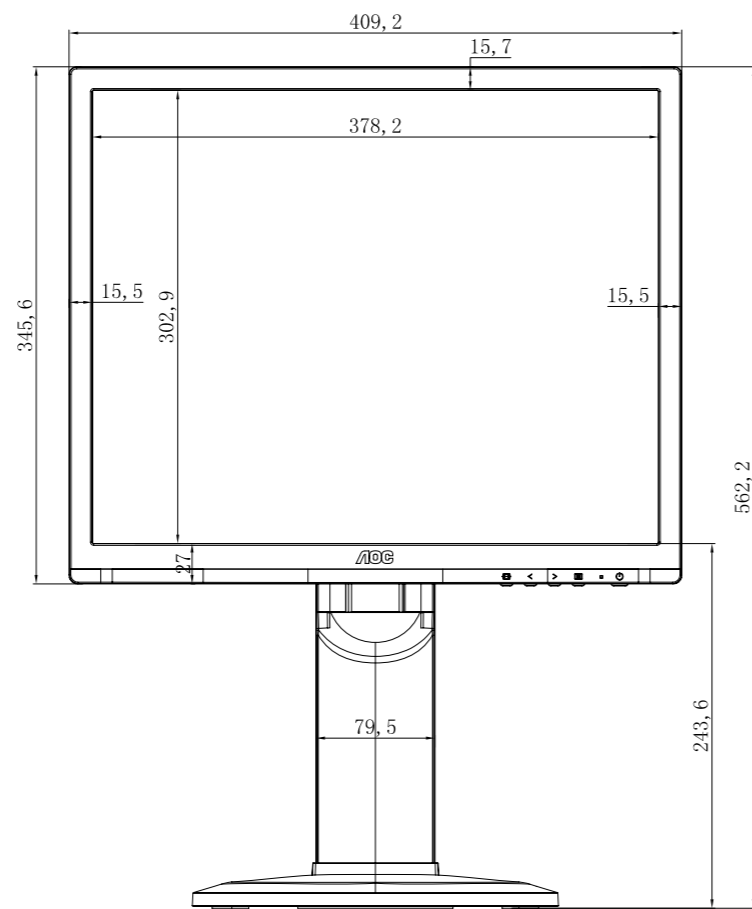

AOC E960PRDA OUTLINE

Height adjust

Pivot 90°

TOP VICTORY ELECTRONICS
 TEL:86-591-5285555
 FAX:86-591-5285447

DRAWN BY:
 CHECKED BY:
 APPROVED BY:

FINISH:
 MATERIAL:
 PART NAME:

COLOR:
 WALL THICKNESS:
 PART NO.

UNIT:
 DATE:

SCALE:
 VERSION:

FIRST USED ON:

PART No.:

REVISION

VERSION

AOC E960PRDA WITHOUT STAND 6VIEW

FIRST USED ON:
PART No.:
REVISION
VERSION