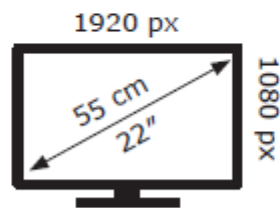

ENERG

LG Electronics

22MB37PU

19 kWh/1000h

2019/2013