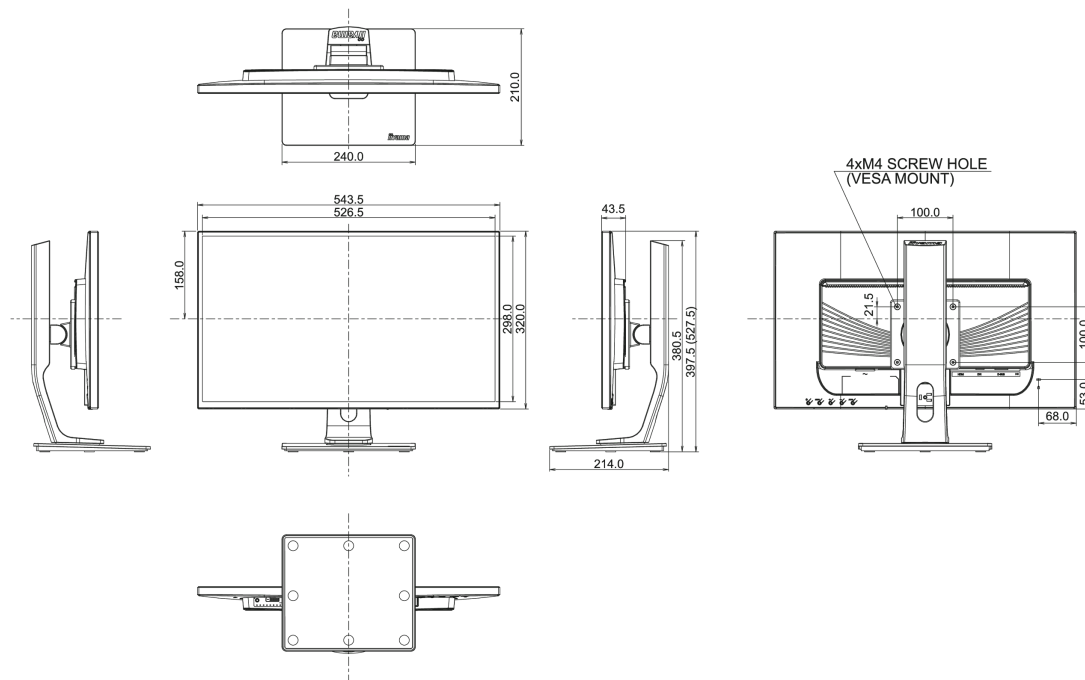

## 04 MECHANICAL

Display position adjustments	height, pivot (rotation), swivel, tilt
Height adjustment	130mm
Rotation (PIVOT function)	90°
Swivel stand	90°; 45° left; 45° right
Tilt angle	22° up; 5° down
VESA mounting	100 x 100mm

## 08 DIMENSIONS / WEIGHT

Product dimensions W x H x D	543.5 x 397.5 (527.5) x 210mm
Weight (without box)	5.5kg
EAN code	4948570113583