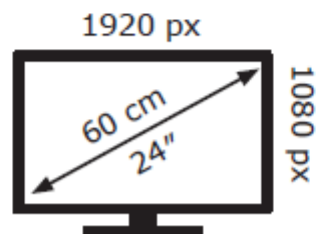

# ENERG

LG Electronics

24MB37PY

**21** kWh/1000h

2019/2013