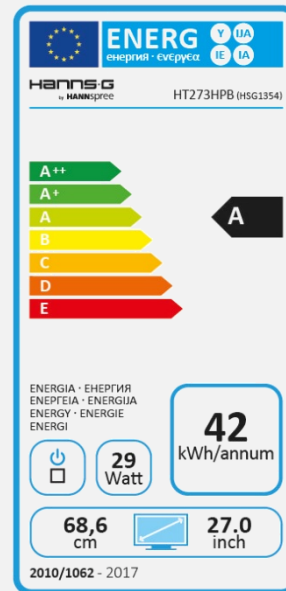

Adj
Stand

Display Size	68,58cm / 27" Diagonal
Panel Type	TFT – LED Backlight
Aspect Ratio	16:9
Resolution (H x V)	1920 x 1080 Full HD
Brightness	300 cd/m ² (Panel) – 258 cd/m ² (Monitor)
Contrast (Typ.)	1.000:1 (Typical)
Contrast (Active)	80.000.000:1 (Active)
Viewing Angle L/R; U/D	178° H – 178° V (CR > 10)
Response Time	8 msec (Typical)
Pixel Pitch	0,311 (H) x 0,311 (V) mm
Touch Type	Projected Capacitive Type – 10 Point Touch
Display Colors	16.7M Colors
Horizontal Frequency	31 ~ 80 kHz
Vertical Frequency	56 ~ 75 Hz
Max Display Frequency	1920 x 1080 @ 60Hz
Input 1	D-Sub (VGA)
Input 2	HDMI
Input 3	-
Buil-in Speakers	Yes, 2W x 2; Earphone Audio Out x 1
Power Consumption	On: 28,65W; Stand-by: 0,20W; Off: 0,14W
Power Range	External Power Supply. Input: AC 100 ~ 240 Volt; 50 ~ 60 Hz. Output: 12V – 3A
Product Dimensions	653,2 x 52,1 x 410,7 mm (W x D x H)
Packing Dimensions	720 x 144 x 525 (W x D x H)
Net / Gross Weight	7,1 Kgs / 8,36 Kgs
Bezel & Color Plan	Front bezel, back-cover, hinge-cover, IO-cover, TP-cover, black texture

VESA Mounting	100 x 100 mm
Monitor Stand	Smart Adjustable Stand ("book" type)
Tilt / Kensington Lock	10° ~ 55° / Yes
Display Protection	Thickness 2,0 mm
Hardness / Transmittance	≥7H Toughened hard panel surface / ≥86%
Controls	Menü, Bri (+), Vol (-), Input/Enter, Power
Color	Warm, Natural, Cool, User Mode
Preset Mode	PC, Movie, Game, ECO Modes
On Screen Display	12 OSD Languages
Accessory	Power Cable (1,5m); VGA Cable (1,5m); USB Cable (1,8m); Warranty Card; Quick Start Guide

Supplier's Name	HANNspree
Model Name	HT273HPB
Energy Efficiency Class	A
Screen Size (Centimetres)	68,58
Screen Size (Inches)	27,00
On mode power Consumption (W)	29
Annual Energy Consumption* (kWh)	42
Standby-mode Power Consumption (W)	0,20
Off-mode Power Consumption (W)	0,14
Screen Resolution	1920 x 1080