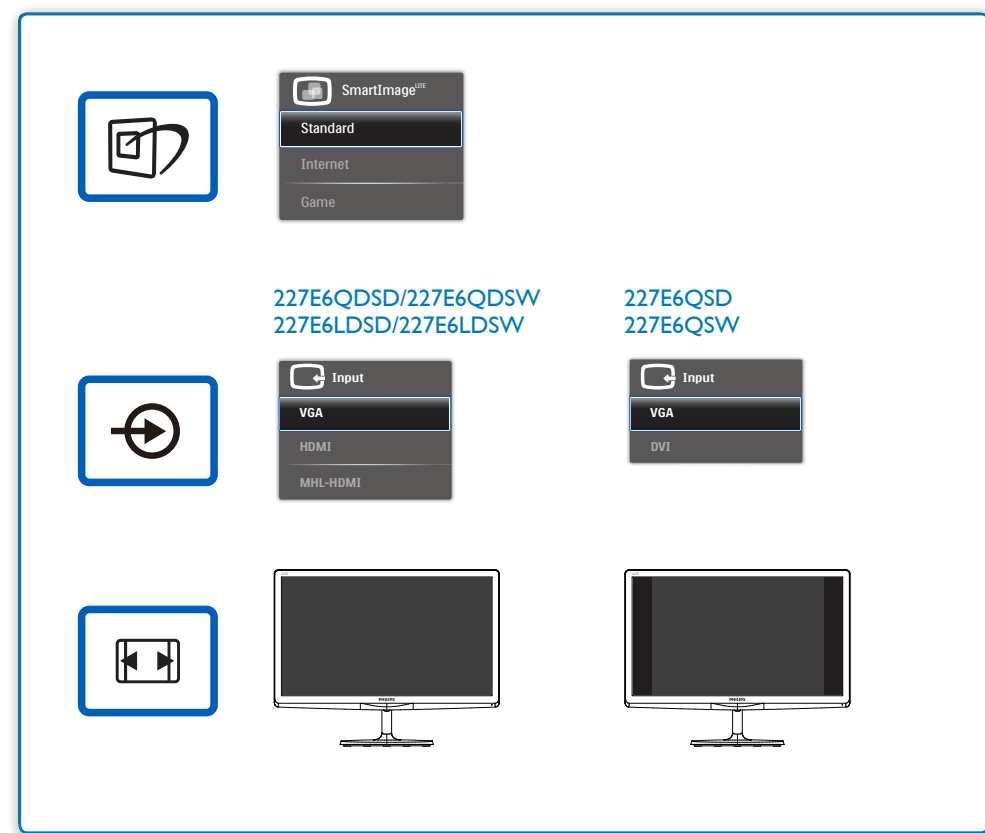

VERSION No. **1**

APPROVAL

QC Lithographer
Product Manager
Date Check

ARTWORK DOCUMENT

Paper 80gsm White, woodfree coated
Numbers of colours 2C+2C

Spotcolor
Pantone 300c Black

Aftertreatment

Cropping
 Coating
 Varnishing
 Embossing
 Cutterguide
 Die-cut
 Binding
 Glue