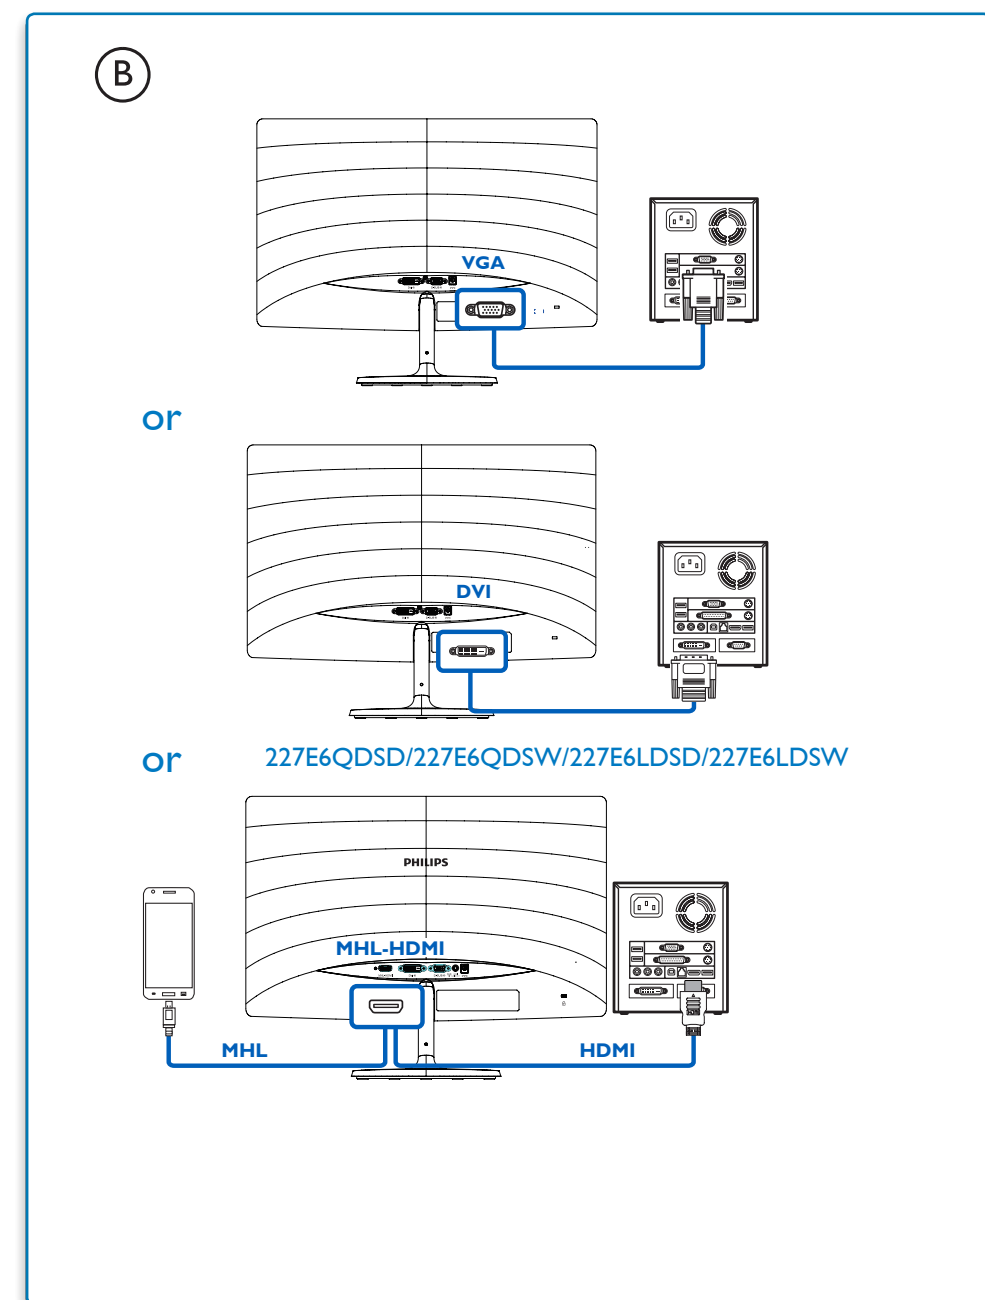

GRAPHIC DEVELOPMENT MMD

Product name
Project name 227E6QL-QSG
Project no.
Finishing Folded sheet
Scale 1:1
Size Spreads 594 (W) x 210 (H) mm
Size 148.5 (W) x 210 (H) mm

Operator(s)
Date amended Sep 02, 2015

VERSION No. **1**

APPROVAL

QC Lithographer
Product Manager
Date Check

ARTWORK DOCUMENT

Paper 80gsm White, woodfree coated
Numbers of colours 2C+2C

Spotcolor
Pantone 300c Black

Aftertreatment

☐ Cropping
☐ Coating
☐ Varnishing
☐ Embossing
☐ Cutterguide
☐ Die-cut
☐ Binding
☐ Glue

5