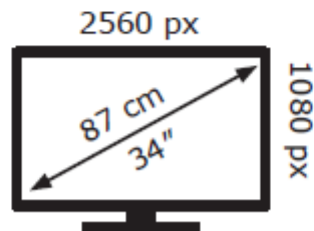

ENERGY

LG Electronics

34UB67

35 kWh/1000h

2019/2013