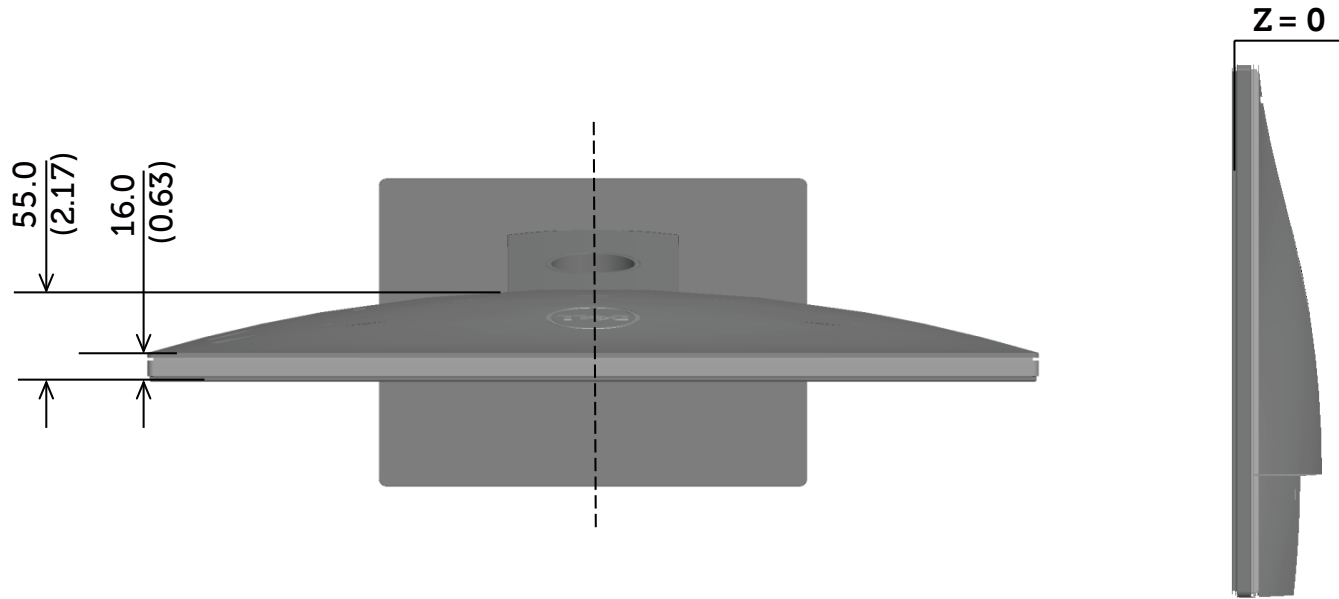

# SE2416H Outline Dimensions

Nominal Dimensions  
Unit: mm/(inch)

Back view of Monitor without stand