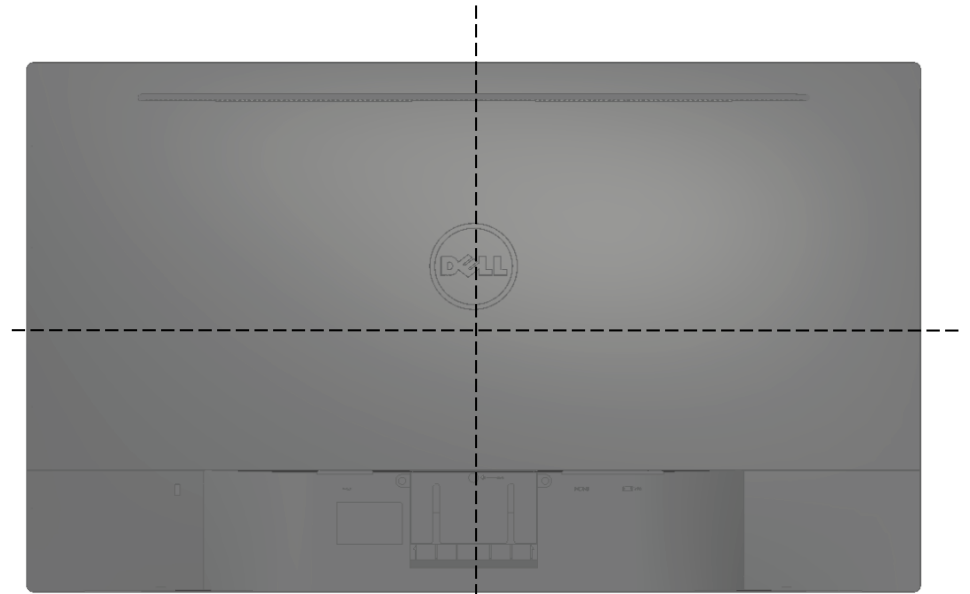

# SE2416H Outline Dimensions

Nominal Dimensions  
Unit: mm/(inch)

Back view of Monitor without stand