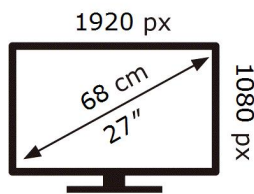

ENERG 

SAMSUNG

S27F350FHU

24 kWh/1000h

2019/2013