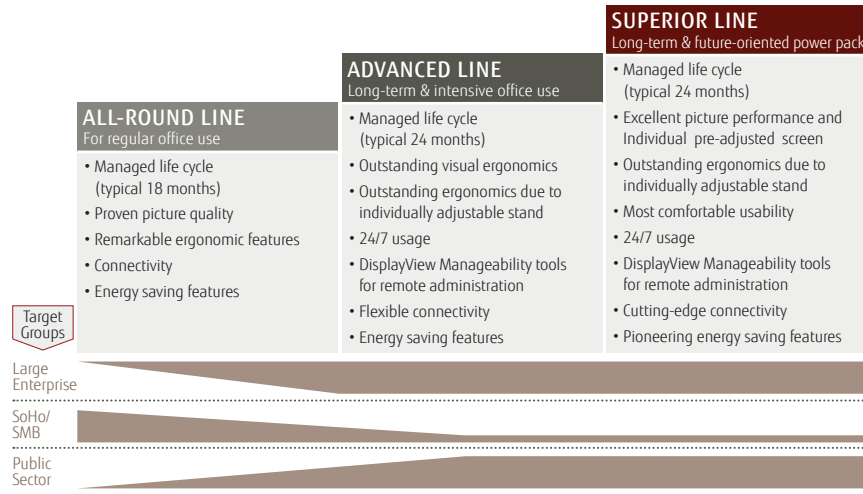

A Feast for Your Eyes

FUJITSU Displays

ALL-ROUND LINE

For regular office use

- Managed life cycle (typical 18 months)
- Proven picture quality
- Remarkable ergonomic features
- Connectivity
- Energy saving features

ADVANCED LINE

Long-term & intensive office use

- Managed life cycle (typical 24 months)
- Outstanding visual ergonomics
- Outstanding ergonomics due to individually adjustable stand
- 24/7 usage
- DisplayView Manageability tools for remote administration
- Flexible connectivity
- Energy saving features

SUPERIOR LINE

Long-term & future-oriented power pack

- Managed life cycle (typical 24 months)
- Excellent picture performance and Individual pre-adjusted screen
- Outstanding ergonomics due to individually adjustable stand
- Most comfortable usability
- 24/7 usage
- DisplayView Manageability tools for remote administration
- Cutting-edge connectivity
- Pioneering energy saving features

PIP AND PBP

- Picture in Picture (PiP) and Picture by Picture (PbP) function allows displaying content from 2 sources on one screen simultaneously

0-WATT

- FUJITSU P Line* offers 0-Watt power consumption in off/mode (VGA, DVI and HDMI)
- Unique and patented technology