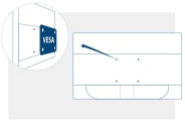

Vesa Mount

AOC's Ergo Base stands bring versatility, sturdiness and ease of use in one package. But do you still want to use your wall mount or multi-monitor setup using desk mounts? VESA mounts bring you the uppermost flexibility.

Upside-down, in pivot mode, on top of each other, attach your monitor wherever you want using 3rd party mounts and stands thanks to the VESA mount option.