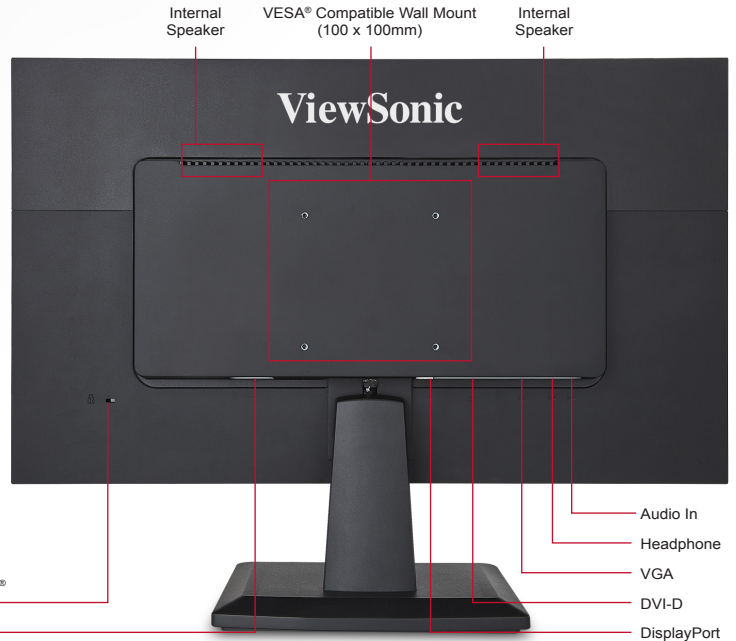

Key Features:

- Full HD 1080p resolution
- Stunning color performance & wide-angle viewing
- Flexible connectivity options
- Superior color rendering & intuitive settings
- Enhanced viewing comfort

Designed for:

Business

24" (23.6" viewable) Full HD Monitor with SuperClear® MVA Panel Technology

VA2452Sm

Menu Controls

Kensington® Lock Slot
AC In

Internal Speaker VESA® Compatible Wall Mount (100 x 100mm) Internal Speaker

Audio In
Headphone
VGA
DVI-D
DisplayPort

Specifications

LCD PANEL	Type	Color a-Si TFT Active Matrix LCD
	Display Area	20.5" horizontal x 11.5" vertical; 23.6" diagonal
	Optimum Resolution	1920x1080
	Brightness	250 cd/m ² (typ.)
	Contrast Ratio	3,000:1 (typ.)
	Viewing Angles	178° horizontal, 178° vertical
	Colors	16.7M (6bit + Hi-FRC)
	Response Time	6.5ms (GTG)
	Backlight	White-light LED
	Backlight Life	40,000 hours (min.)
	Panel Surface	Anti-glare, hard-coating (3H)
VIDEO INPUT	Digital Frequency Sync	VGA, DVI-D, DisplayPort Fh: 24~82kHz, Fv: 50~75Hz Separate Sync
AUDIO OUTPUT	Speakers	1.5-watt (x2)
COMPATIBILITY	PC Mac®	Up to 1920x1080 non-interlaced Up to 1920x1080
CONNECTOR	Video In Audio In Headphone Power	VGA, DVI-D, DisplayPort 3.5mm mini jack 3.5mm mini jack 3-pin plug (CEE22)
CONTROLS	Front Panel Buttons OSD	Power, 1, Up, Down, 2 Auto Image Adjust, Contrast/Brightness, Input Select, Audio Adjust, Color Adjust, Information, Manual Image Adjust, Setup Menu, Memory Recall (See user guide for complete OSD functionality)